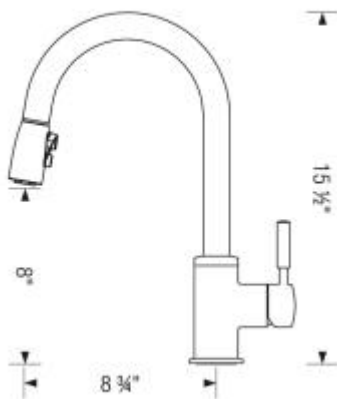

Product Feature

Available colours

Chrome

Stainless steel

Item No. 401570

Dimensions

Side View

Scope of supply

180° swivel for optimal range of motion

Flexible supply lines and 3/8" compression nut for easy installation

Solid brass construction

Ceramic disc cartridge

Additional View

100 Corporation Drive, Brampton, ON L6S 6B5 Tel: 905 494 2400
Toll Free: 1877 425 2626 Fax: 905 494 2425 Toll Free: 1877 825 2626
» www.blancocanada.com/en