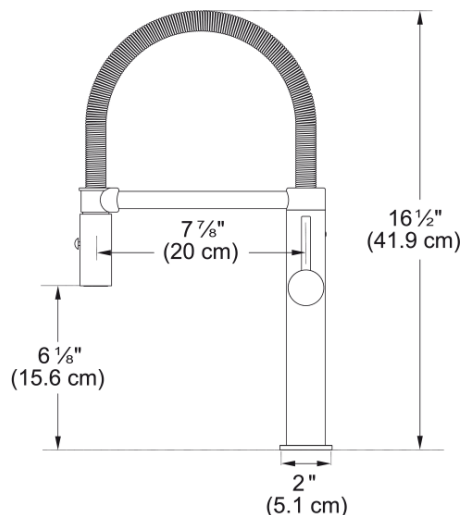

Pescara Semi-Pro Faucet - FFPD4400 | 115.0395.995

Technical Data

Aspect

Spout type	S - semi-professional
Color	Polished chrome
Type of material	Brass
Flexible pullout hose material	Metal
Spray head material	Brass

Product Dimensions

Faucet hole diameter	35 mm
Cartridge dimension	28 mm

Installation

Mounting type	Shank
Water supply hose connection	1/2"
Water supply hose length	650 mm

Product specifications

Pressure	High pressure
Faucet type	Spray and stream
Faucet operation	Side lever
Faucet rotation	360°