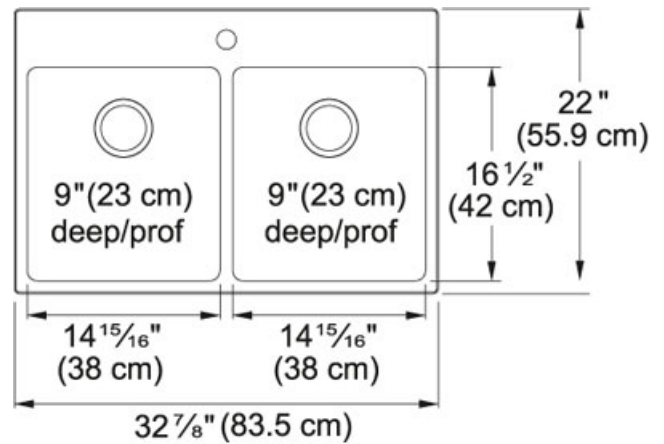

Stainless Steel | 101.0636.967

FAMILY : Sinks | FINISH : Stainless Steel | INSTALLATION TYPE : Topmount | SERIES : Brookmore | MODEL : BDL2233-9-1

TECHNICAL DATA

Width overall	22"
Length overall	32 7/8"
Width of large bowl	16 1/2"
Length of large bowl	14 15/16"
Depth of large bowl	9"
Width of small bowl	16 1/2"
Length of small bowl	14 15/16"
Depth of small bowl	9"
Cabinet Size	36"
Number of Bowls	2
Waste Outlet Diameter	3 1/2"
Cut-Out Template	Yes
Faucet Hole	1
Type of Material	18 Gauge Stainless Steel
Surface Finish	H-HIGH-GLOSS/MIRROR
Waste Kit Included	YES
EZ Torque Installation	YES

Stainless Steel | 101.0636.967

FAMILY : **Sinks** | FINISH : **Stainless Steel** | INSTALLATION TYPE : **Topmount** | SERIES : **Brookmore** | MODEL : **BDL2233-9-1**

RECOMMENDED

101.0636.968

101.0636.969
