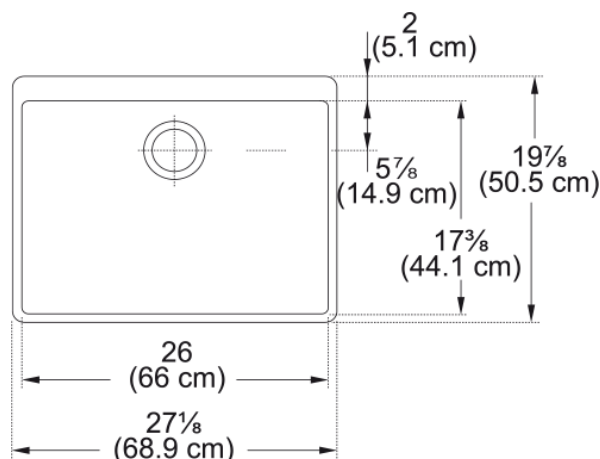

Manor House Fireclay Sink - MHK110-28WH | 130.0066.200

27.12-in. x 19.88-in. White Fireclay Single Bowl Apron Front Kitchen Sink. Many handcrafted Franke Fireclay sinks are designed in partnership with Villeroy & Boch, a world-renowned premium porcelain and ceramic producer since 1748. Together, Franke and Villeroy & Boch created the distinctive design of the Manor House Collection to enhance your personal kitchen style. Scratch-and-stain resistant fireclay offers hygienic properties and qualities most desired in today's kitchens.

Aspect

Sink type	Sink
Type of material	Fireclay
Number of bowls	1
Color	White
Surface finish	Glossy

Product Dimensions

Exterior size: right to left	27.638
Exterior size: front to back	19.764
Large bowl size: right to left	25.63
Large bowl size: front to back	16.142
Large bowl: depth	7.126

Installation

Minimum cabinet size	30"

Product specifications

Installation type	Apron front
Drain hole	3 1/2"
Position of drainer	No drainer

Product identification

Product brand	FRANKE
Product family	None
Collection	Manor House
Certified by	IAPMO

Features

Drainers number	No drainer
Product reversibility	No
Faucet ledge	No