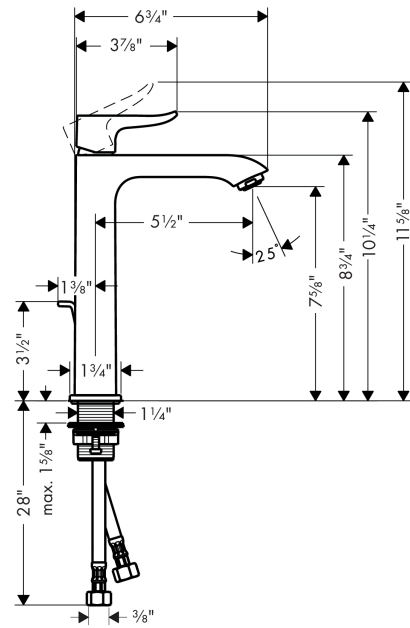

Metris

Single-Hole Faucet 200 with Pop-Up Drain, 1.2 GPM

Finishes : **chrome** Part no. : **31183001**

Description

Features

- Aerated spray
- maximum Flow rate at 44 PSI: 1.2 GPM
- Ceramic cartridge
- pop-up waste set G 1
- Material waste set: metal

Item details

List Price

\$ 440.00

Technology

Compliance

Product image

Scale drawing

Metris
Single-Hole Faucet 200 with Pop-Up Drain, 1.2 GPM
Finishes : **chrome** Part no. : **31183001**

Exploded drawing

Year of production: >07/16

Metris
Single-Hole Faucet 200 with Pop-Up Drain, 1.2 GPM

 Finishes : **chrome** Part no. : **31183001**

Spare parts list

Year of production: >07/16

Pos.	Description	Part no.	Price	PU
1	handle	95520000	-	1
2	screw cover	96338000	-	1
3	flange	98863000	-	1
4	nut	98864000	-	1
5	cartridge, assy	95973001	-	1
6	locking screw for handle	95140000	-	1
7	seal	98865000	-	1
8	adapter for cartridge	98866000	-	1
9	aerator M24x1 (4,5 l/min)	92877000	-	1
10	fixing set (Ø 32)	13961000	-	1
11	flat seal	98749000	-	1
12	connection hose 35½" M8x0,75 3/8"	96316001	-	1
13	pull rod	96657000	-	1
14	O-Ring 22x2	98185000	-	1
15	O-ring 25x1,5	98146000	-	1
a	pop up waste	88509000	-	1
b	lever arm 340mm (ball-Ø12mm)	96324000	-	1