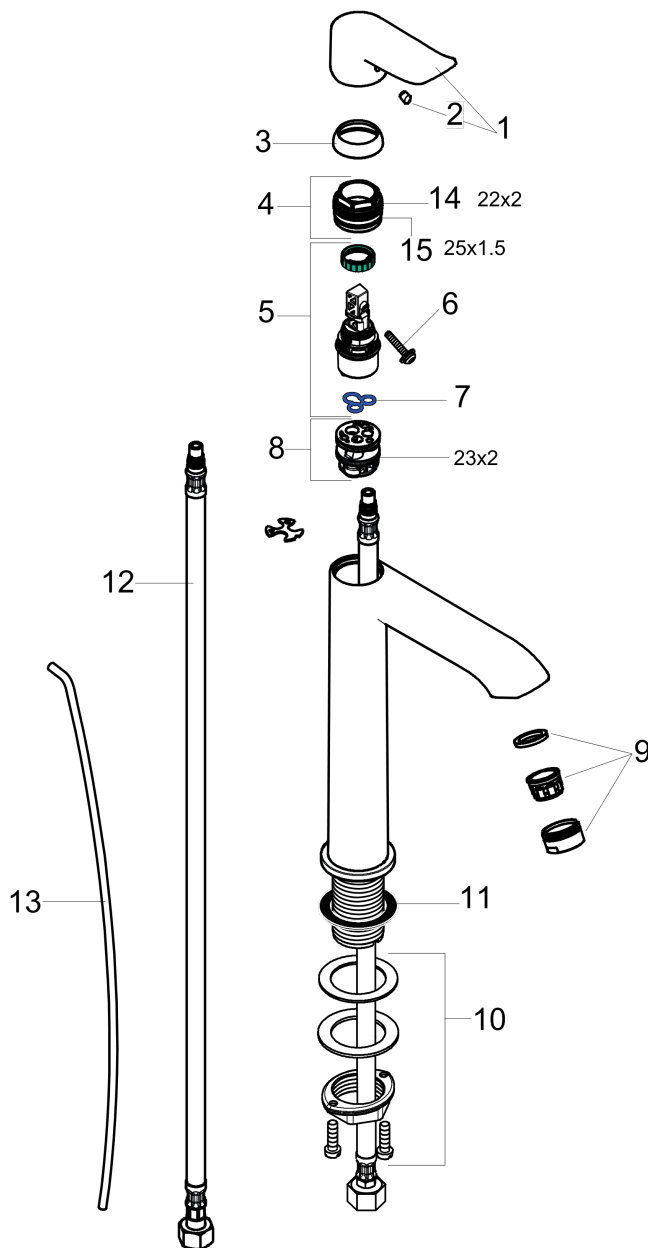

Metris

Single-Hole Faucet 200 with Pop-Up Drain, 1.2 GPM

Finishes : **chrome** Part no. : **31183001**

Description

Features

- Aerated spray
- maximum Flow rate at 44 PSI: 1.2 GPM
- Ceramic cartridge
- pop-up waste set G 1
- Material waste set: metal

Item details

List Price

\$ 440.00

Technology

Compliance

Product image

Scale drawing

Metris
Single-Hole Faucet 200 with Pop-Up Drain, 1.2 GPM
Finishes : **chrome** Part no. : **31183001**

Exploded drawing

Year of production: >07/16

Metris
Single-Hole Faucet 200 with Pop-Up Drain, 1.2 GPM

 Finishes : **chrome** Part no. : **31183001**

Spare parts list

Year of production: >07/16

Pos.	Description	Part no.	Price	PU
1	handle	95520000	-	1
2	screw cover	96338000	-	1
3	flange	98863000	-	1
4	nut	98864000	-	1
5	cartridge, assy	95973001	-	1
6	locking screw for handle	95140000	-	1
7	seal	98865000	-	1
8	adapter for cartridge	98866000	-	1
9	aerator M24x1 (4,5 l/min)	92877000	-	1
10	fixing set (Ø 32)	13961000	-	1
11	flat seal	98749000	-	1
12	connection hose 35½" M8x0,75 3/8"	96316001	-	1
13	pull rod	96657000	-	1
14	O-Ring 22x2	98185000	-	1
15	O-ring 25x1,5	98146000	-	1
a	pop up waste	88509000	-	1
b	lever arm 340mm (ball-Ø12mm)	96324000	-	1