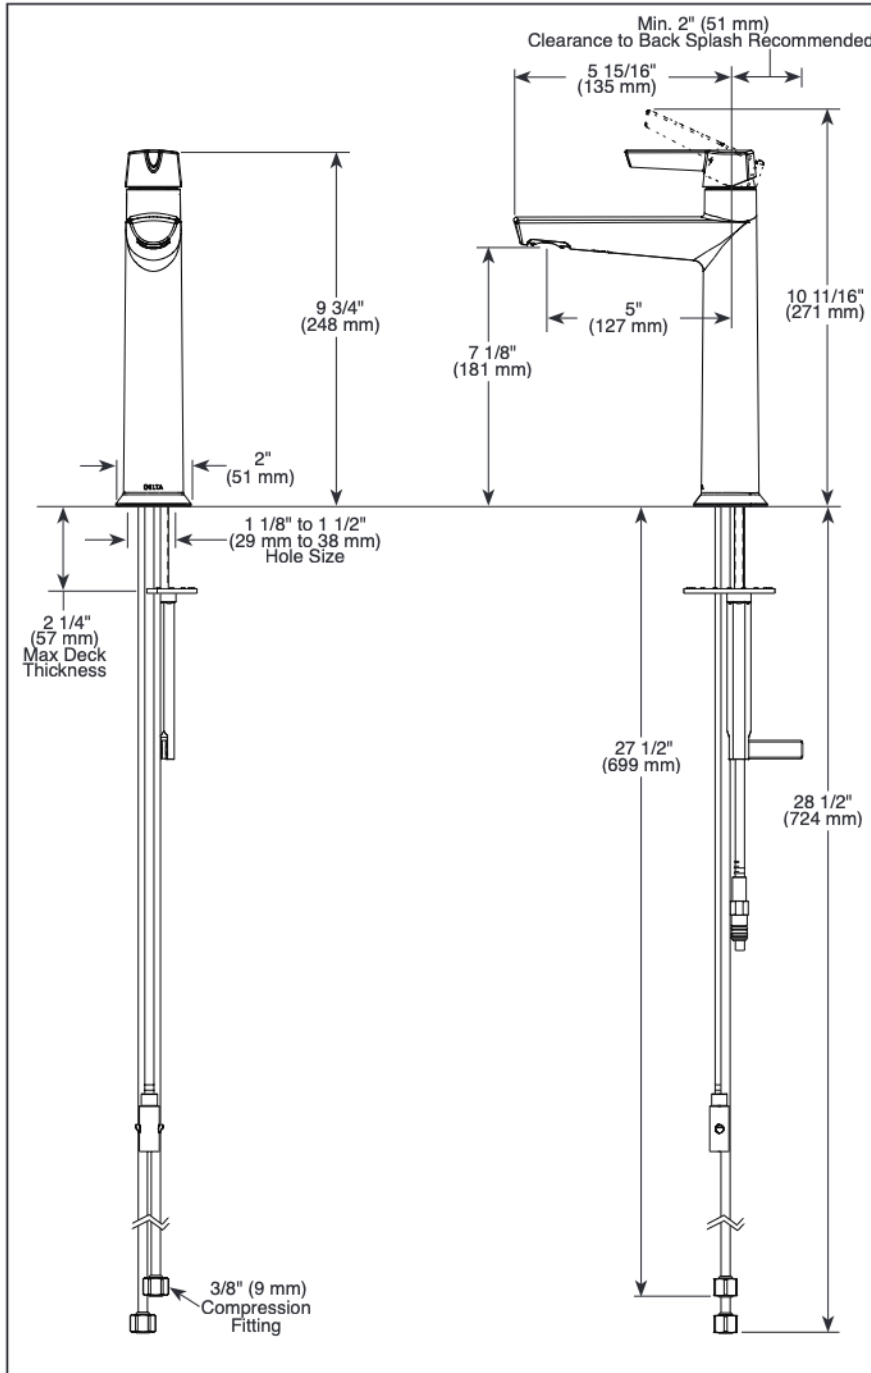

671-▲-DST

Submitted Model No.:

Specific Features:

▲ Designate Proper Finish Suffix

Delta reserves the right (1) to make changes in specifications and materials, and (2) to change or discontinue models, both without notice or obligation. Dimensions are for reference only. See current full-line price book or [www.deltafaucet.com](http://www.deltafaucet.com) for finish options and product availability.

## BATHROOM FAUCET

- Galeon™ Bath Collection
- Single Handle Deck Mount

### STANDARD SPECIFICATIONS:

- Max. flow rate 1.2 gpm @ 60 psi, 4.5 L/min @ 414 kPa
- One hole mount
- Diamond coated ceramic cartridge
- 1/4" O.D. straight, staggered PEX supply tubes
- Optional red/blue indicator ring provided with model