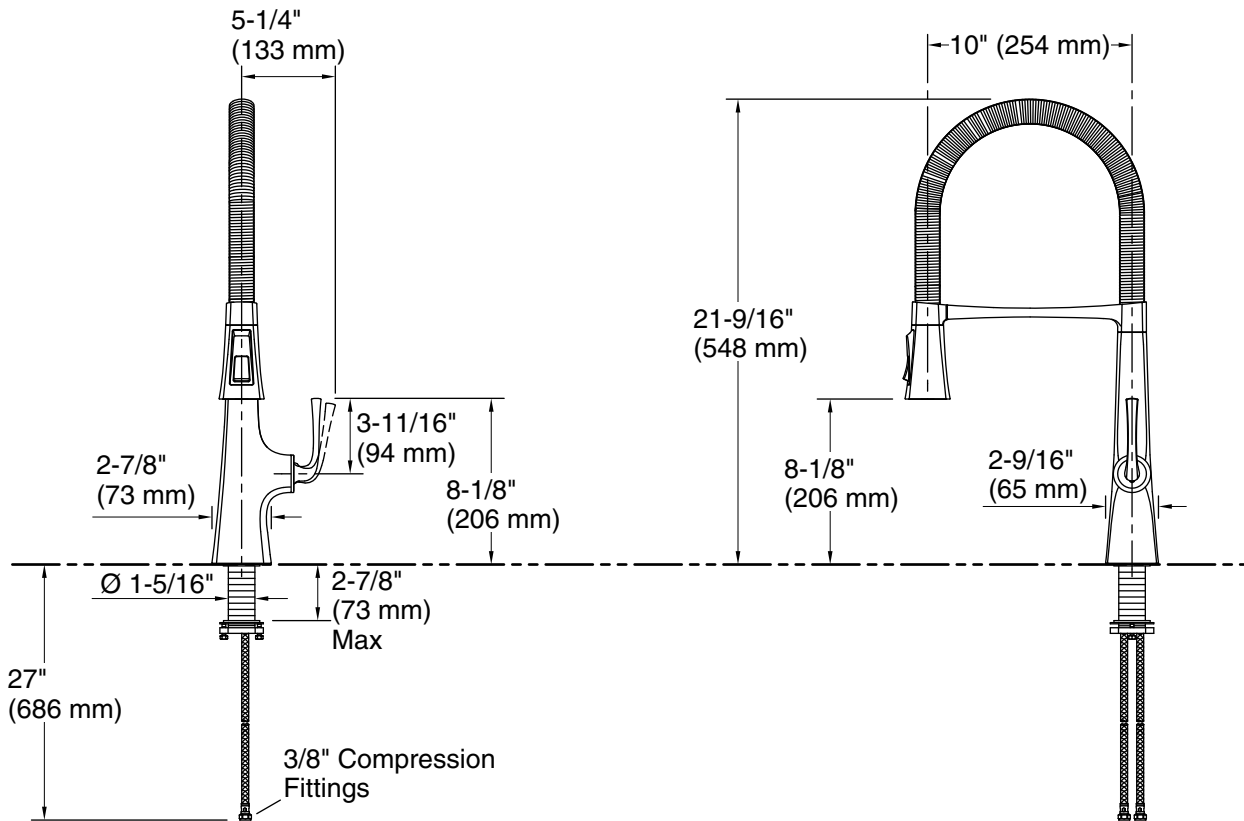

### Technical Information

All product dimensions are nominal.

#### Spout:

Spout reach: 10" (254 mm)

Handle clearance: 5-1/4" (133 mm)