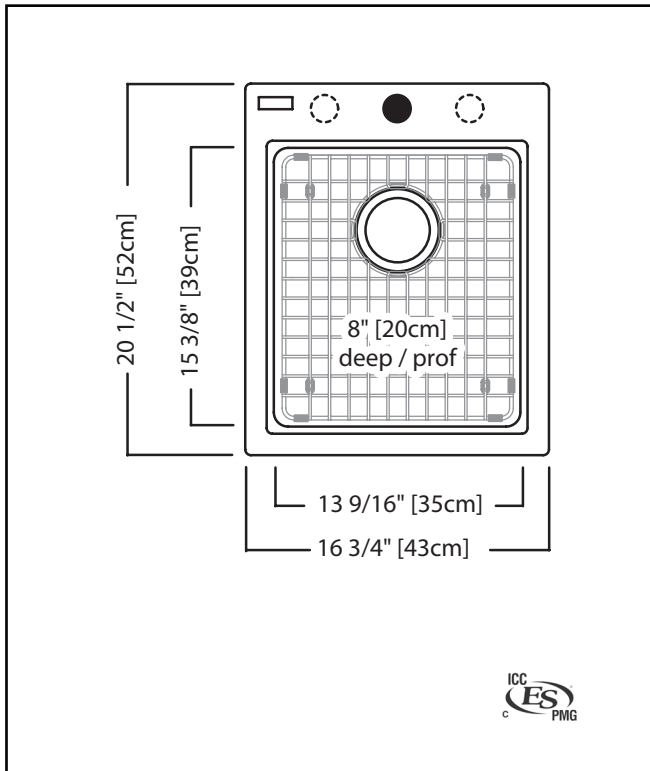

### SINGLE BOWL 17" TOPMOUNT/ DROP IN SINK

- MODEL: KGSL2017-8CH (CHAMPAGNE)
- MODEL: KGSL2017-8ON (ONYX)
- MODEL: KGSL2017-8ES (MOCHA)
- MODEL: KGSL2017-8SM (STORM)
- MODEL: KGSL2017-8SG (SHADOW GREY)

### TECHNICAL FEATURES

OVERALL SINK SIZE (OD)	20 1/2" FB x 16 3/4" LR
BOWL SIZE (ID)	15 3/8" FB x 13 9/16" LR x 8" DP
MINIMUM CABINET SIZE	18"
CORNER RADIUS	20 mm
DRAIN HOLE LOCATION	Rear
INSTALLATION TYPE	Topmount/Drop In
SOUND DAMPENING	Natural Sound Absorbing
	Material
WEIGHT	30.3 lbs
WARRANTY	Limited Lifetime
COUNTRY OF ORIGIN	SLOVAKIA