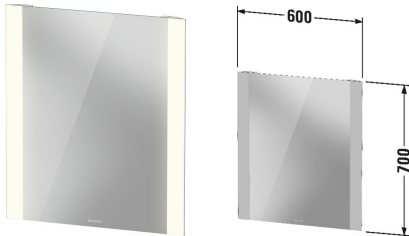

**Light and mirror Mirror with lighting # LM7865**

| < 23 5/8" Inch > |

Mirror with lighting	Dimension	Weight	Order number
Standard-Version, cEGS/IAPMO®, LED dual light fields, external switch, mirrors require a GFCI 110 V 60 Hz power source, flat plug will be supplied with mirror, LED (life span > 30,000 hours), LED module permanently enclosed, LED module 4000 kelvin light color, 22 Watt			
<b>Colors</b>			
<b>Variant</b>			
	23 5/8" x 1 3/8" Inch		LM7865
<b>Infobox</b>			
# LM 7865, LM 7866, LM 7867 and LM 7868 are available from stock, On/off function only possible with external wall switch, * Complies with following standards: UL 962 and CSA C22.2 No. 12-1982			