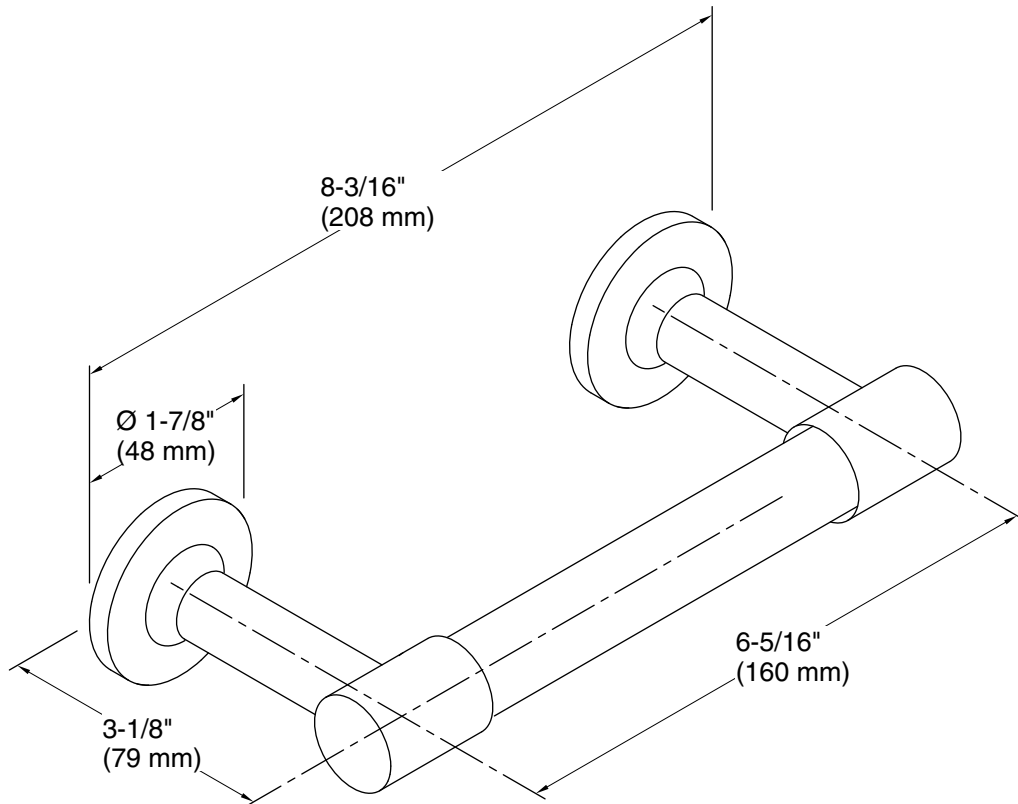

Technical Information

All product dimensions are nominal.

Material: Metal

Notes

Install this product according to the installation guide.

CAUTION: Risk of personal injury. Do not install these products in any area where they are likely to be used inadvertently as a grab bar or support bar. These products are not designed or intended for use as a grab bar or support bar.