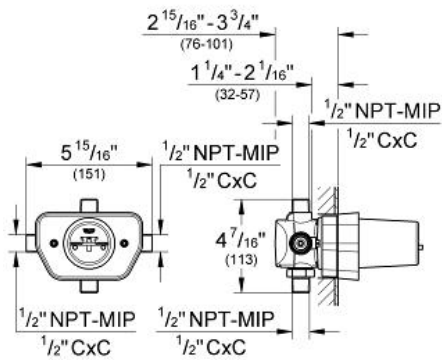

GROHTHERM Thermostat for bath/shower mixer 1/2"

MODEL # 34331000

GROHE CANADA, INC. | 5900 Avebury Road, Mississauga, Ontario, Canada L5R 3M3
Phone: 905-271-2929 | Fax: 905-271-9494 | info@grohe.ca

Pure Freude
an Wasser

GROHE

Product Description:
Thermostat for bath/shower mixer 1/2"

Standard Specification:
without shut-off device

- Concealed body
- Without finishing trim set
- Wall installation
- **GROHE TurboStat** Compact cartridge with wax thermoelement
- Built-in non return valve and dirt strainers outlets can only be used with separate stopvalve