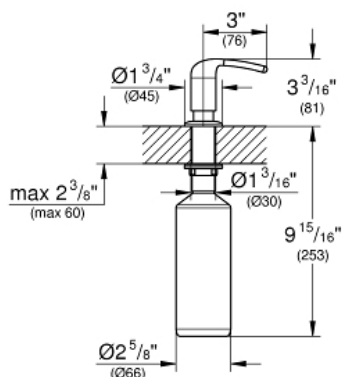

Ladylux / Zedra Soap Dispenser

MODEL # 40553DC0

Pure Freude
an Wasser

GROHE

C[®]

Product Description:

Ladylux / Zedra Soap Dispenser

Standard Specification:

- For liquid soaps
- GROHE StarLight finish

Applicable Codes & Standards:

- Energy Policy Act of 1992
- ASME A112.18.1/CSA B125.1

Color:

- 40553DC0 SuperSteel InfinityFinish