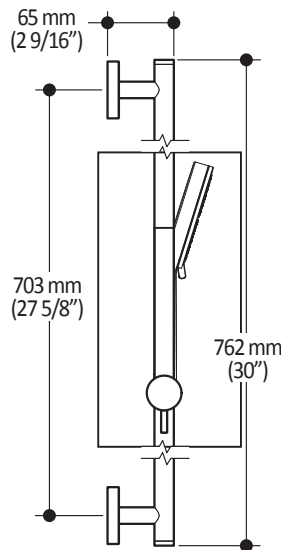

Important: Dimensions are approximated and are subject to changes. Please refer to the installation instructions.

ONCE UPON A TIME...WATER®

1355, 2nd Street, Industrial Park
Sainte-Marie (Québec)
Canada G6E 1G9

T 418-387-9090
1-877-GO-KALIA (1-87- 465-2542)
F 418 387-9089

KaliaStyle.com