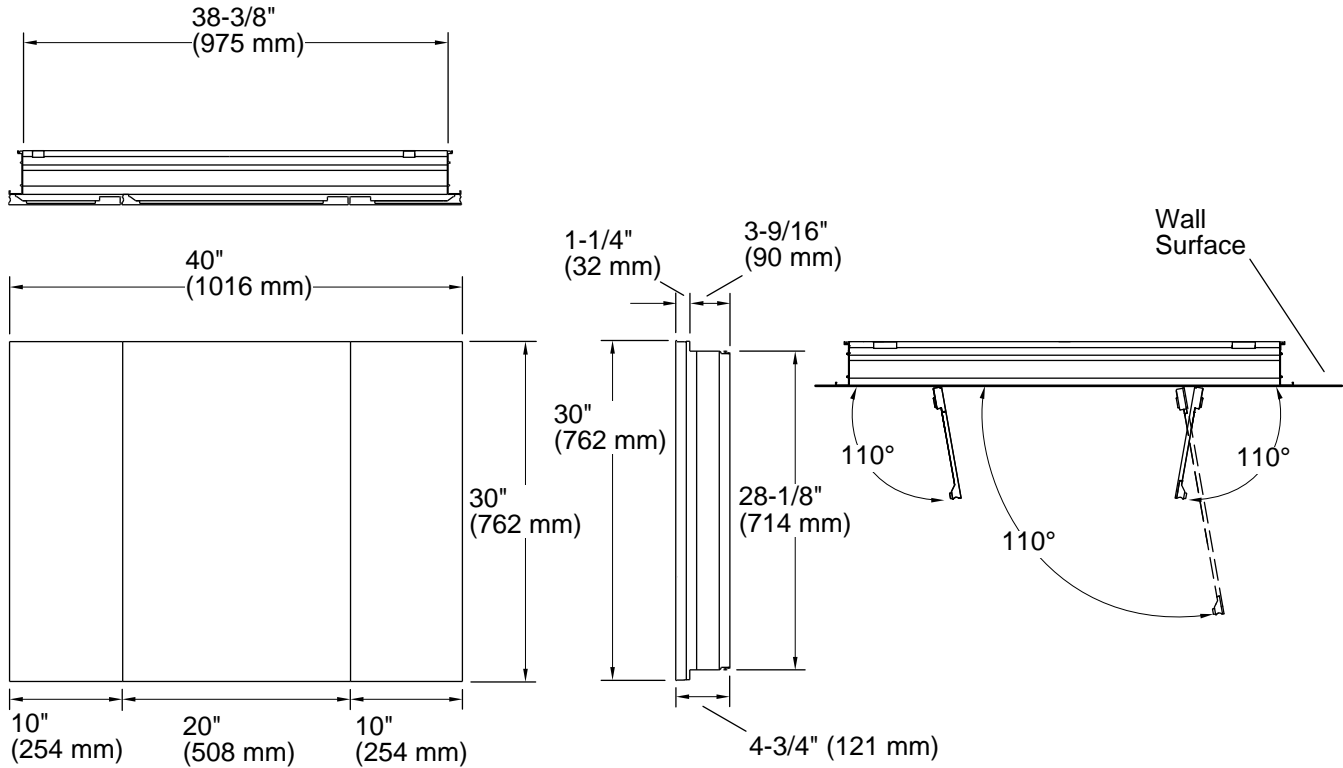

Technical Information

All product dimensions are nominal.

Notes

Install this product according to the installation instructions.

Install the cabinet a minimum of 3" (76 mm) above any obstructions (such as a faucet).

For surface-mount, use anchors (not provided) rated for the loaded weight of this product.

This cabinet is designed for either right or left door swing. Check for obstructions.