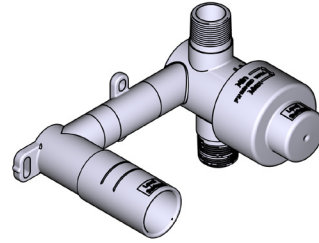

SPECIFICATIONS

DESCRIPTION

- Rough only
- Test cap
- ½" inlet female NPT can be installed 360°

STANDARDS

- CSA B125.1
- NSF/ANSI standard 61 and 372
- ASME A112.18.1

WARRANTY

- Most products or parts carry "Limited Warranties" against manufacturing defects. For US customers please visit houseofrohl.com/support and for Canadian customers please visit riobel.ca for complete product and finish warranty.

RH360

360 Wall Mount Lavatory Rough

MODELS: RH360

cUPC®