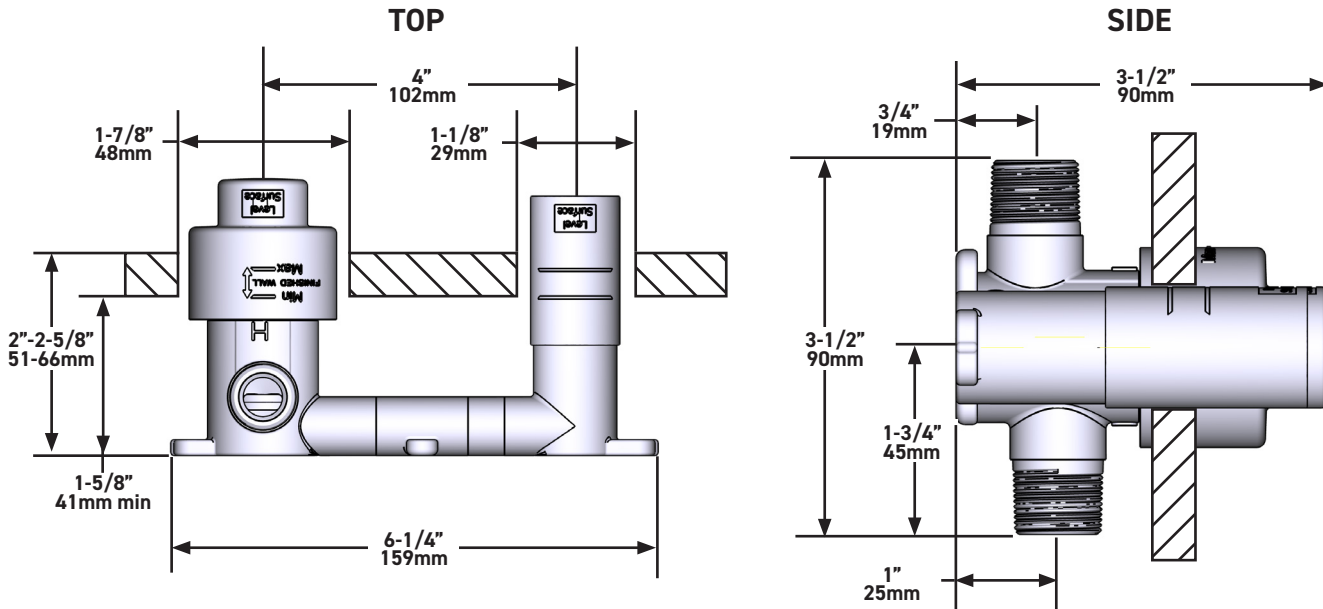

QUEBEC / MARITIMES / WESTERN CANADA
QUÉBEC / MARITIMES / OUEST CANADIEN
QUEBEC / MARITIMOS / CANADA OCCIDENTAL
HOUSEOFROHL.CA
1-866-473-8442

U.S.A.
HOUSEOFROHL.COM
1-800-777-9762

ONTARIO
HOUSEOFROHL.CA
1-888-287-5354

A DISTINCTIVE MEMBER OF THE HOUSE OF ROHL
UN MEMBRE DISTINCTIF DE HOUSE OF ROHL
MIEMBRO DISTINTIVO DE LA FAMILIA HOUSE OF ROHL