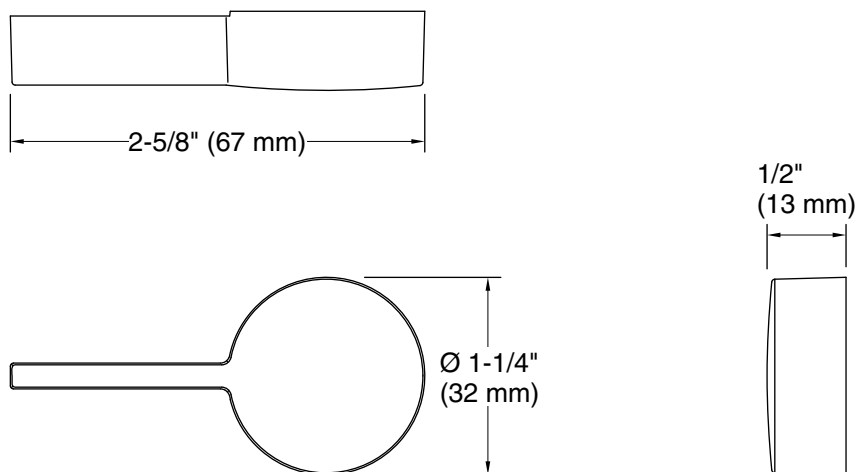

Features

- Left-hand trip lever.
- For use with the K-78080 Reach™ toilet.

Material

- Premium metal construction for durability and reliability.
- KOHLER finishes resist corrosion and tarnishing.

Recommended Products/Accessories

Technical Information

All product dimensions are nominal.

Material: Metal

Notes

Install this product according to the installation instructions.