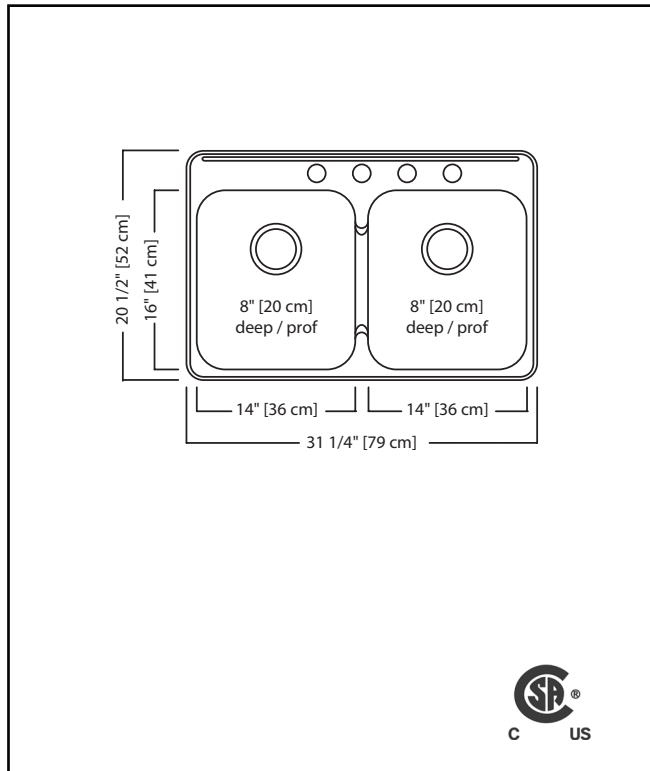

KINDRED

STEEL QUEEN

DOUBLE BOWL 20 GAUGE TOPMOUNT/DROP IN

MODEL: QDL2031-8-4 (4 FAUCET HOLES)

MODEL: QDL2031-8-3 (3 FAUCET HOLES)

MODEL: QDL2031-8-1 (1 FAUCET HOLES)

- ✓ EZ Torque hassle-free installation system that simplifies the installation process...just drop and drill
- ✓ Sound dampening system that reduces excess noise from running water and disposal vibration
- ✓ Rear off-set drain maximizes the usable bottom surface of the bowl while also creating extra cabinet space beneath the sink
- ✓ Resilient finish offers lasting durability

TECHNICAL FEATURES

OVERALL SINK SIZE (OD)	20 1/2" FB x 31 1/4" LR
EQUAL BOWL SIZE (ID)	16" FB x 14" LR x 8" DP
MINIMUM CABINET SIZE	33"
MATERIAL	20 Gauge
CORNER RADIUS	50 mm
STAINLESS STEEL FINISH	Satin Finish with Mirror Finished Rim
DRAIN HOLE LOCATION	Rear
INSTALLATION TYPE	Topmount/Drop In
SOUND COATING	Undercoating
WEIGHT	15.3 lbs
WARRANTY	Limited Lifetime
COUNTRY OF ORIGIN	Canada