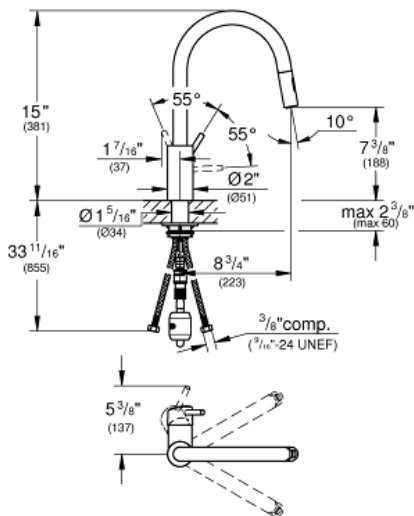

CONCETTO
MODEL # 32665DC3

Pure Freude
an Wasser

Product Description:
CONCETTO

Standard Specification:

- High spout
- Single hole installation
- **GROHE SilkMove** 1.4" (35 mm) ceramic cartridge
- **GROHE StarLight** finish
- **GROHE EasyDock** guarantees easy retraction and smooth docking back to the starting position
- Pull-out dual spray
- Diverter: laminar spray/SpeedClean shower jet
- Swivel spout
- Integrated non-return valve
- Protected against backflow
- Stainless steel flex lines
- Quick installation system
- Max Flow Rate: 1.75 gpm (6.6 L/min)