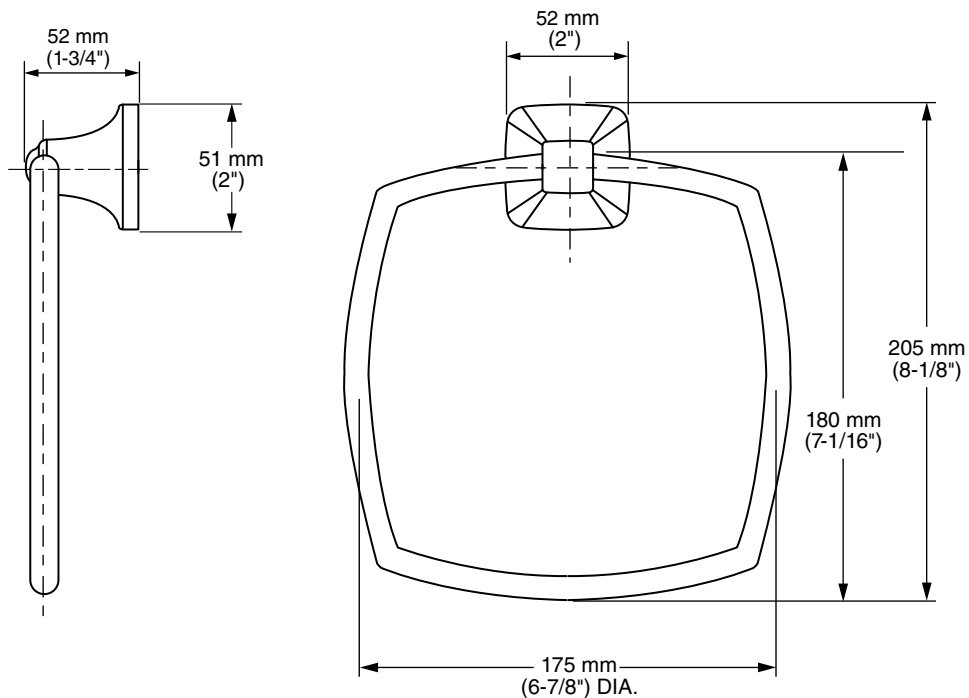

MODEL NUMBER:

□ 7353190 - Towel Ring

Available Finishes

002	Polished Chrome
013	PVD Polished Nickel
278	Legacy Bronze
295	PVD Satin Nickel

PRODUCT FEATURES:

Materials of Construction: Metal construction for durability & long life. Bushing on towel ring to prevent scratching and squeaking

Concealed Mounting: No exposed set screws.

Easy to Install

SUGGESTED SPECIFICATION

Towel Ring shall feature metal construction. Shall feature concealed mounting with no exposed set screws. Towel Ring shall be American Standard Model # 7353190._____.