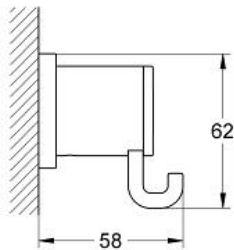

ALLURE
Robe Hook
MODEL # 40284000

Pure Freude
an Wasser

GROHE

Product Description:
ALLURE
Robe Hook

Standard Specification:
• GROHE StarLight chrome finish

Applicable Codes & Standards:
• Energy Policy Act of 1992
• ASME A112.18.1/CSA B125.1