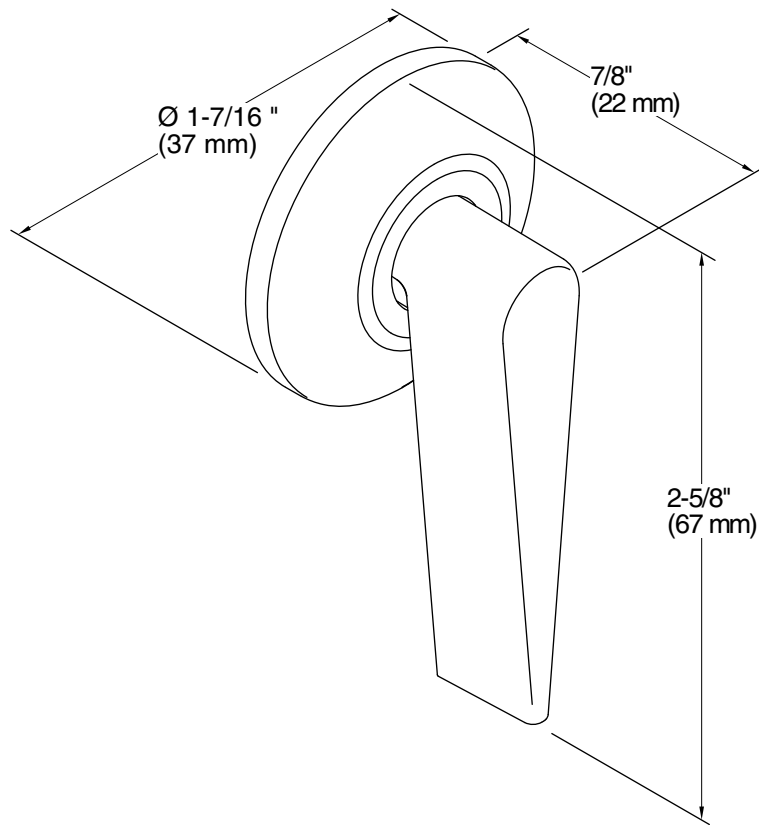

Technical Information

All product dimensions are nominal.

Material: Metal

Notes

ADA, OBC, CSA B651 compliant when installed to the specific requirements of these regulations.