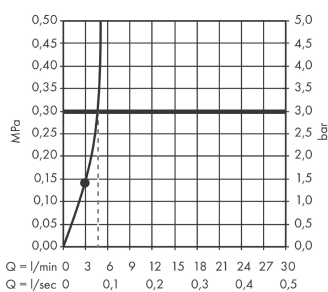

Croma
Showerhead E 75 1-Jet, 1.5 GPM
 Finishes : **chrome** Part no. : **06498000**

Description

Features

- Spray modes: Full
- 55 no-clog spray channels
- Flow: 1.5 GPM (5.7 L/Min)

Technology

Product image

Scale drawing

Flowchart

The consumption was measured in combination with the appropriate fittings (thermostat/mixer/in-wall valve) to reflect actual application in practice.