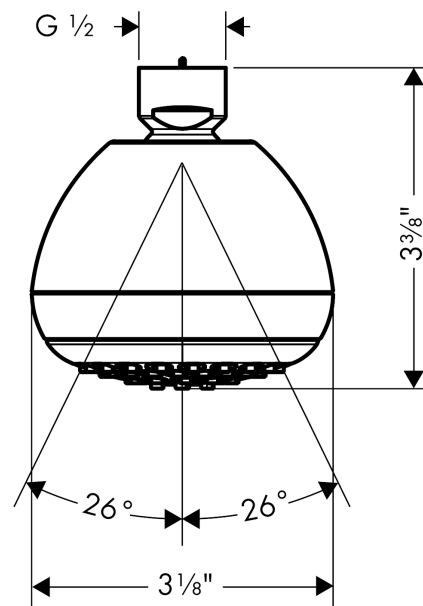

Croma
Showerhead E 75 1-Jet, 1.5 GPM
 Finishes : **chrome** Part no. : **06498000**

Description

Features

- Spray modes: Full
- 55 no-clog spray channels
- Flow: 1.5 GPM (5.7 L/Min)

Technology

Product image

Scale drawing

Flowchart

The consumption was measured in combination with the appropriate fittings (thermostat/mixer/in-wall valve) to reflect actual application in practice.