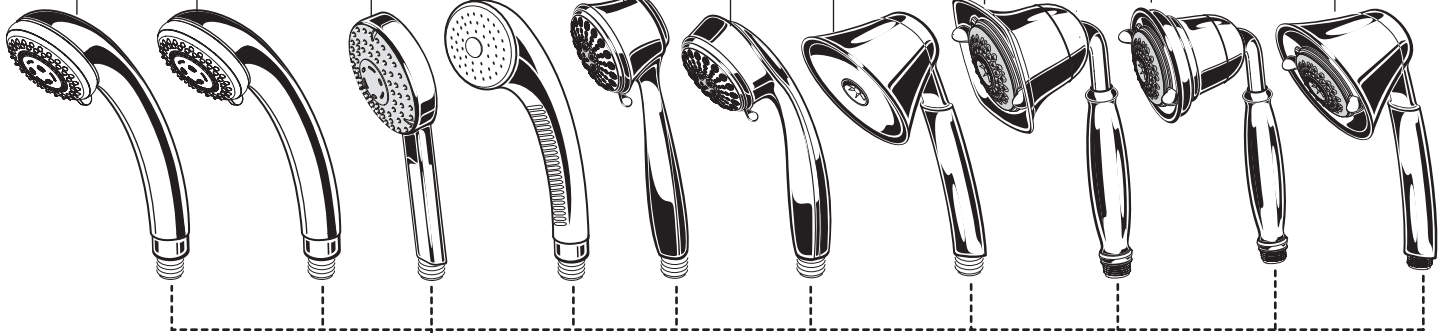

SHOWER SYSTEM KITS

MODEL NUMBER

1662 SERIES

1660500.XXX
HAND SHOWER

1660550.XXX
HAND SHOWER

1660628.XXX
HAND SHOWER

1660741.XXX
HAND SHOWER

1660843.XXX
HAND SHOWER

1660502.XXX
HAND SHOWER

1660505.XXX
HAND SHOWER

1660638.XXX
HAND SHOWER

1660143.XXX
HAND SHOWER

1660743.XXX
HAND SHOWER

8888037.YYY
WALL SUPPLY

M962520-YYY0A
CHECK VALVE

030782-0020A
HOSE KIT

Replace the "YYY" and "XXX" with appropriate finish code

CHROME	002
POLISHED BRASS	099
SATIN NICKEL	295

M962506-YYY0A
SUPPORT BRACKET

M919213-YYY0A
24" SLIDE BAR

M919211-YYY0A
36" SLIDE BAR

M962507-YYY0A
HAND SHOWER HOLDER