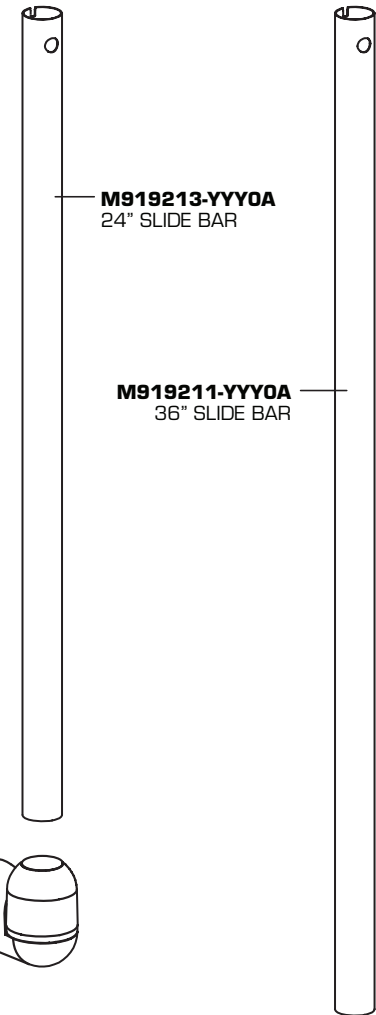

SHOWER SYSTEM KITS

MODEL NUMBER

1662 SERIES

1660500.XXX
HAND SHOWER

1660550.XXX
HAND SHOWER

1660628.XXX
HAND SHOWER

1660741.XXX
HAND SHOWER

1660843.XXX
HAND SHOWER

1660502.XXX
HAND SHOWER

1660505.XXX
HAND SHOWER

1660638.XXX
HAND SHOWER

1660143.XXX
HAND SHOWER

1660743.XXX
HAND SHOWER

8888037.YYY
WALL SUPPLY

M962520-YYY0A
CHECK VALVE

030782-0020A
HOSE KIT

Replace the "YYY" and "XXX" with appropriate finish code

CHROME	002
POLISHED BRASS	099
SATIN NICKEL	295

M962506-YYY0A
SUPPORT BRACKET

M919213-YYY0A
24" SLIDE BAR

M919211-YYY0A
36" SLIDE BAR

M962507-YYY0A
HAND SHOWER HOLDER