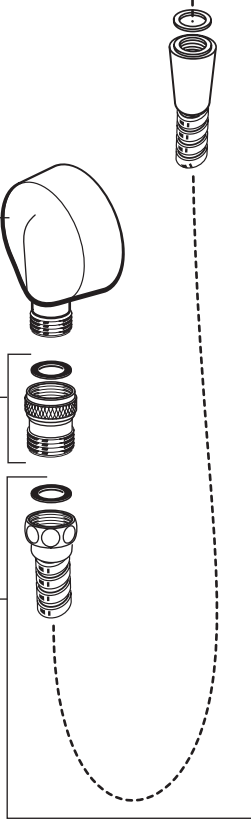

SHOWER SYSTEM KITS

MODEL NUMBER

1662 SERIES

1660500.XXX
HAND SHOWER

1660550.XXX
HAND SHOWER

1660628.XXX
HAND SHOWER

1660741.XXX
HAND SHOWER

1660843.XXX
HAND SHOWER

1660502.XXX
HAND SHOWER

1660505.XXX
HAND SHOWER

1660638.XXX
HAND SHOWER

1660143.XXX
HAND SHOWER

1660743.XXX
HAND SHOWER

8888037.YYY
WALL SUPPLY

M962520-YYY0A
CHECK VALVE

030782-0020A
HOSE KIT

Replace the "YYY" and "XXX" with appropriate finish code

CHROME	002
POLISHED BRASS	099
SATIN NICKEL	295

M962506-YYY0A
SUPPORT BRACKET

M919213-YYY0A
24" SLIDE BAR

M919211-YYY0A
36" SLIDE BAR

M962507-YYY0A
HAND SHOWER HOLDER