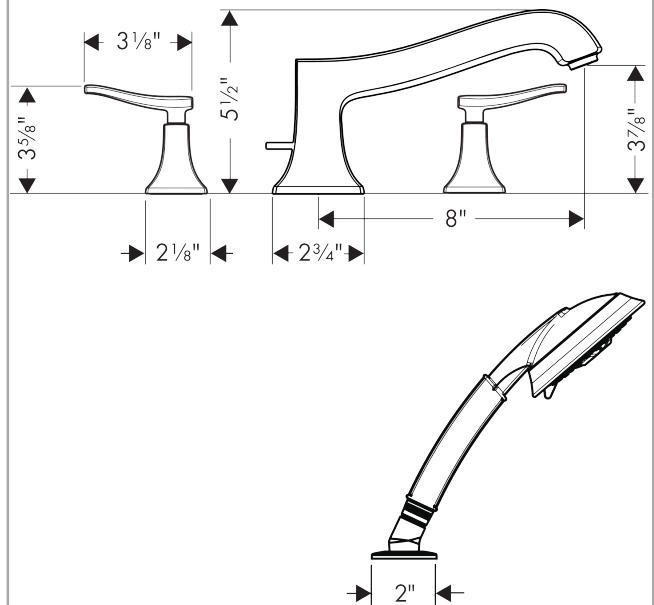

Scale drawing