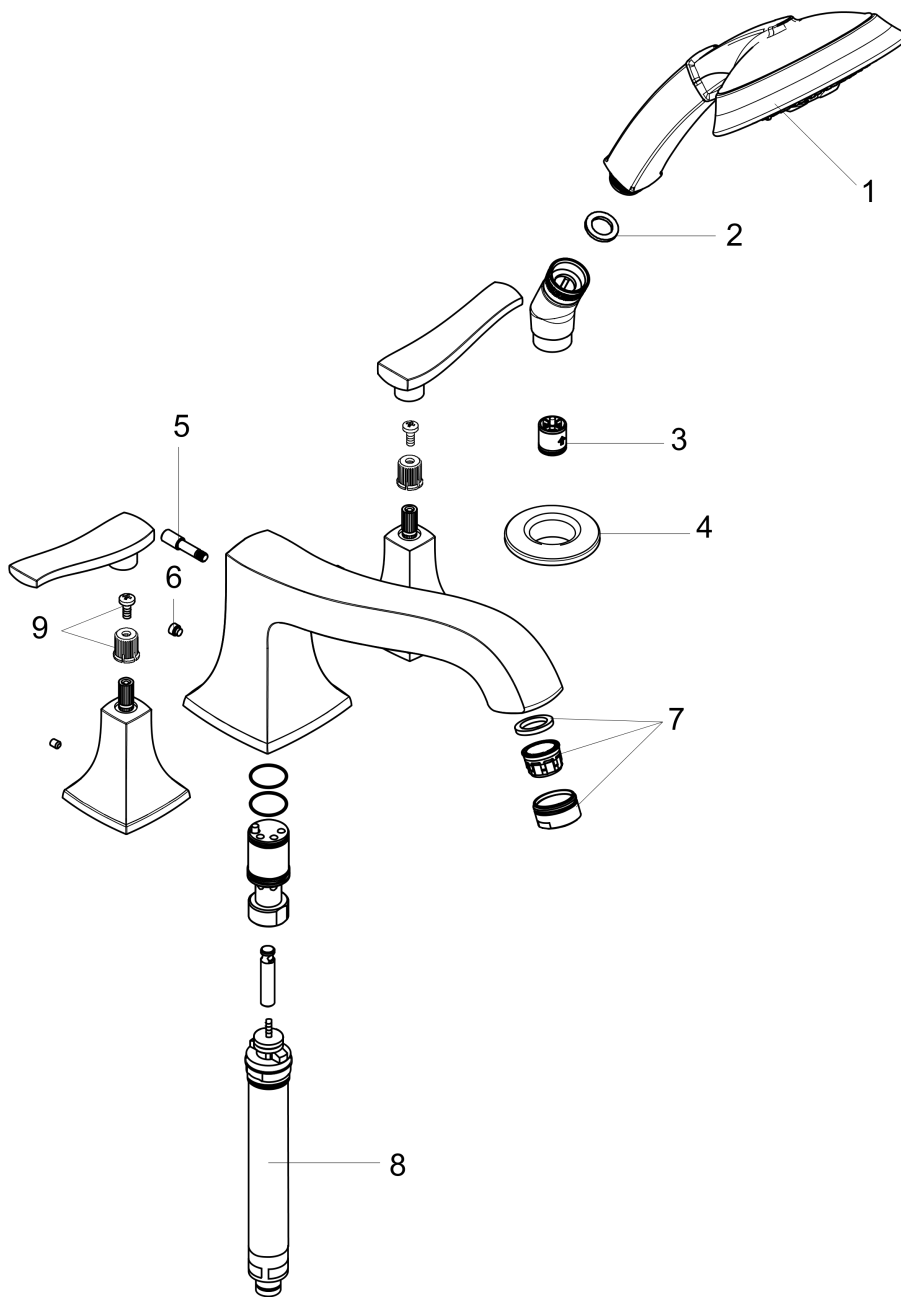

#### Product image

#### Scale drawing

**Metris C**  
**4-Hole Roman Tub Set Trim with 2.0 GPM Handshower**  
Finishes : **chrome**    Part no. : **31314001**

## Exploded drawing

Year of production: >01/17

#### Spare parts list

Year of production: >01/17

Pos.	Description	Part no.	Price	PU
1	handshower	04345000	-	1
2	filter packing	94246000	-	1
3	set of non return valves DW 15	94074000	-	1
4	escutcheon Ø 52 mm	97159000	-	1
5	diverter knob	98607000	-	1
6	hollow set screw M6x6	97660000	-	1
7	aerator M24x1 (25 l/min)	13914000	-	1
8	selector assy	96775000	-	1
9	handle fixing set	98932000	-	1
a	spout cpl.	92367000	-	1
b	shower holder	28071000	-	1
c	base body	06646000	-	1