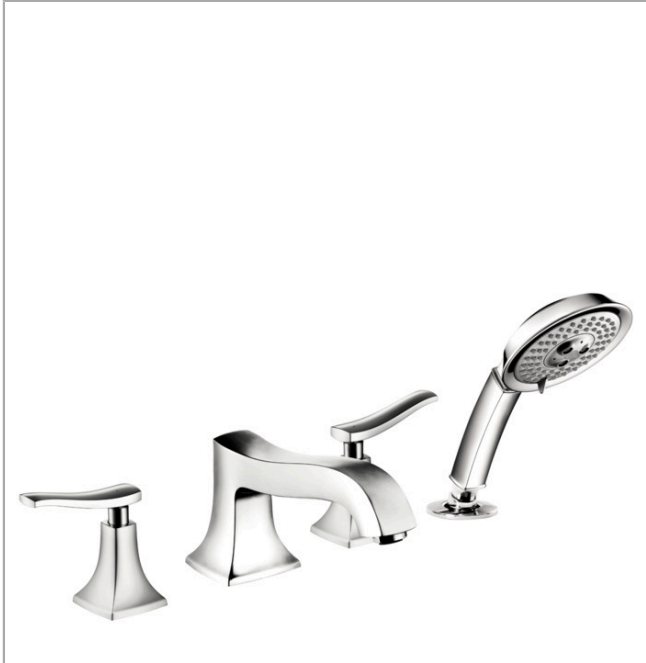

### 4-Hole Roman Tub Set Trim with 2.0 GPM Handshower

Finishes : **chrome** Part no. : **31314001**

##### Features

- 90° ceramic valves
- integrated shower support
- Diverter for handshower

#### Item details

#### Scale drawing

**Metris C**  
**4-Hole Roman Tub Set Trim with 2.0 GPM Handshower**  
Finishes : **chrome**    Part no. : **31314001**