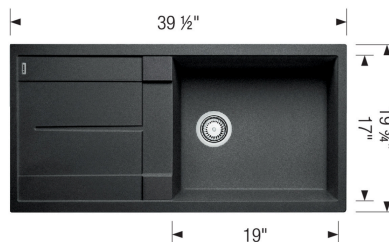

BLANCO

Sink Specifications

Colour	SKU
Anthracite	401045
Café	401046
White	401335
Cinder	401413
Coal Black	402647

Design and planning tips

- Min cabinet size: 24 in (610 mm)
- Bowl Depth: 7,5 in (190.0 mm)

Specifications:

Drop-in clips, Installation instructions, 3 ½" (90 mm) stainless steel strainer, Limited lifetime warranty

Cinder (401413) comes with overflow.

2 knockout holes available.

Reversible installation allows draiboard to be on left or right side of the bowl.

Depending on cabinet construction, a different cabinet size may be required. Consult the cabinet manufacturer.

To protect from damage, this model should be shipped on a pallet.

Codes/Standards: CSA B45.8-18/ IAPMO Z403-2018

Optional Accessories

CapFlow Strainer Cover	517666
Crockery Basket	406470
Beech Cutting Board	406340

METRA X SILGRANIT

Warranty

Limited lifetime warranty on all sinks and faucets. One-year warranty on all accessories and soap dispensers.

Code/Standards Compliance

BLANCO sinks and faucets are third-party tested and certified to CSA, cUPC, ANSI/ASME, IAPMO and NSF standards and listed by applicable certification bodies. For more information on individual product listings, contact our office or listing organization.

Need support? Learn more by watching our sink & faucet How-to videos:

<https://www.blanco.com/ca-en/support/how-to-videos/how-to-videos-for-sinks/>

BLANCO Canada Inc
100 Corporation Drive
Brampton ON L6S 6B5

Tel & Fax

Tel: 905-494-2400 Toll free: 1-877-425-2626

Fax: 905-494-2425 Toll free: 1-877-825-2626

While BLANCO strives to provide accurate information, all images and dimensions in this document are intended for reference only and are subject to change at any time without notice. This document is not intended for use as an installation guide. For technical installation details, refer to installation instructions provided with the product. BLANCO assumes no responsibility for the use of superseded or voided specifications.