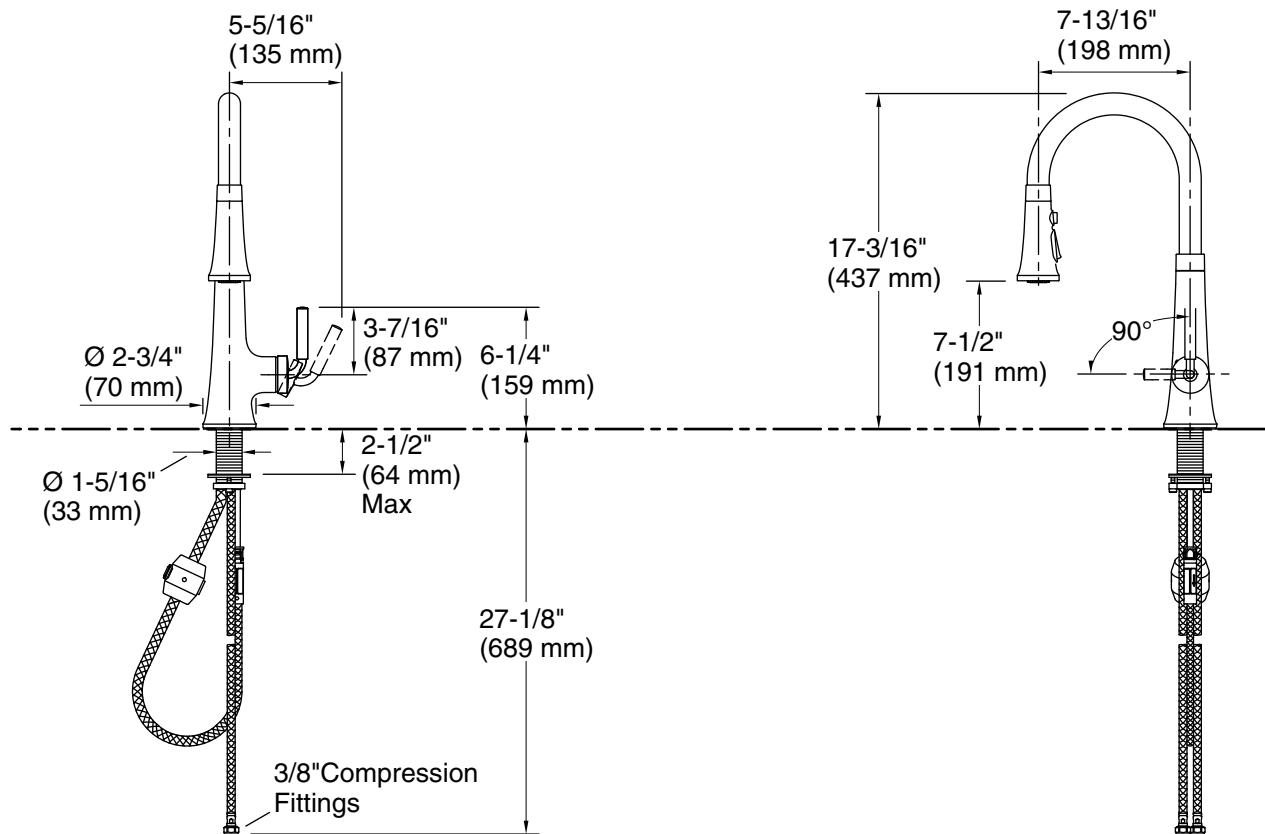

Adapters, Rough-in and Extension Kits

1327990 Range: 2-1/2" (64 mm) - 4-5/8" (117 mm)

Recommended Products/Accessories

K-77685 Single-Cartridge Water Filtration System
K-77686 Double-Cartridge Water Filtration System
K-77687 single replacement filter cartridge
K-77688 Replacement Filter Cartridges, Two-Pack

Optional Products/Accessories

K-24461 Three-hole kitchen faucet escutcheon

ADA CSA B651

Codes/Standards

ASME A112.18.1/CSA B125.1
NSF/ANSI 61
NSF/ANSI 372
All applicable US Federal and State material regulations
DOE - Energy Policy Act 1992
California Energy Commission (CEC)
ADA
ICC/ANSI A117.1
CSA B651

Technical Information

All product dimensions are nominal.

Spout:

Spout reach: 7-3/4" (198 mm)

Notes

Install this product according to the installation instructions.

ADA complaint for faucet handles only.

ADA, CSA B651 compliant when installed to the specific requirements of these regulations.