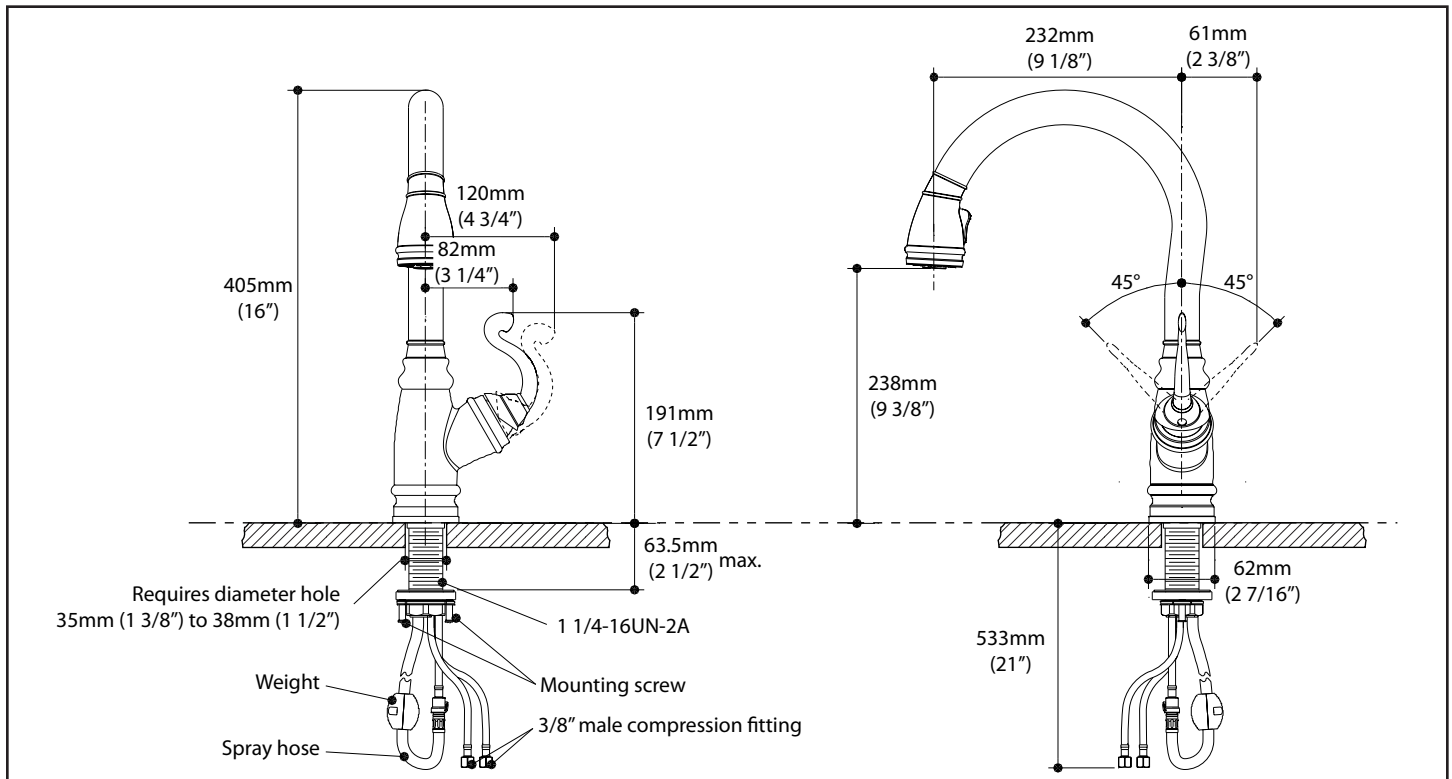

Description

- Solid brass construction
- Ceramic disc cartridge
- Ergonomic Pull down spray
  - 2 modes, regular stream or spray
- 3/8" Stainless Steel braided flexible supplies
- 360° swivel spout
- High quality 60" nylon hose with ball joint
- Single hole installation
- Integral check valves
- Quick installation system

Colors (Finishes)

- Chrome: KF1032-110
- Stainless Steel PVD*: KF1032-130

Packaging

- Dimensions: 645mm x 420mm x 90mm
  (25 3/8" x 16 5/8" x 3 1/2")
- Volume : 0.85 pi³ (0.024 m³)
- Total weight: 4.42 kg (9.74 lbs)

Certifications

Specified model meets or exceeds the following.

- ASME A112.18.1 / CSA B125.1
- ADA
- NSF 61

Maximum flow rate

- 8.3 liters/min. (2.2 gallons/min.)

Accessories

1. Deck plate 266mm (10 1/2")
2. Add 11mm (7/16") height when installed with deck plate.

- Chrome: AC1000-110
- Stainless Steel PVD*: AC1000-130

Installation Notes

- Install this product according to the installation guide

WARRANTY

The Kalia faucets carries a limited LIFETIME warranty to be free of defects in material and workmanship for normal residential use.

*PVD : Physical Vapor Deposit

Kalia inc.

1355, 2nd Street
Sainte-Marie (Quebec)
Canada G6E 1G9

Tel.: 1-418-387-9090
1 877 GO KALIA (1-877-465-2542)
Fax: 1-418-387-9089
www.kaliastyle.com