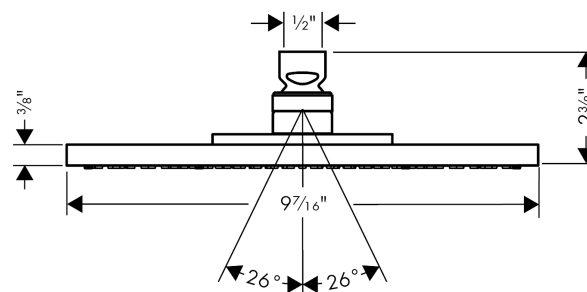

AXOR Downpour 240 AIR 1-Jet Showerhead, 2.5 GPM

Finishes : **chrome** Part no. : **28494001**

Description

Features

- 180 no-clog spray channels
- Spray modes: RainAir
- Flow: 2.5 GPM
- Fully-finished matching spray face

Item details

List Price \$ 853.00

Technology

Compliance

Product image

Scale drawing

AXOR Downpour 240 AIR 1-Jet Showerhead, 2.5 GPM
Finishes : **chrome** Part no. : **28494001**

Exploded drawing

Year of production: >04/04

AXOR Downpour 240 AIR 1-Jet Showerhead, 2.5 GPM

Finishes : **chrome** Part no. : **28494001**

Spare parts list

Year of production: >04/04

Pos.	Description	Part no.	Price	PU
1	air jet (Eco)	95795000	-	1
2	seal	97606000	-	1
3	lever collar	97536000	-	1
4	nut	97958000	-	1
5	filter packing	88649000	-	1
6	lock washer	98942000	-	1
7	hollow set screw M4x6	97767000	-	1