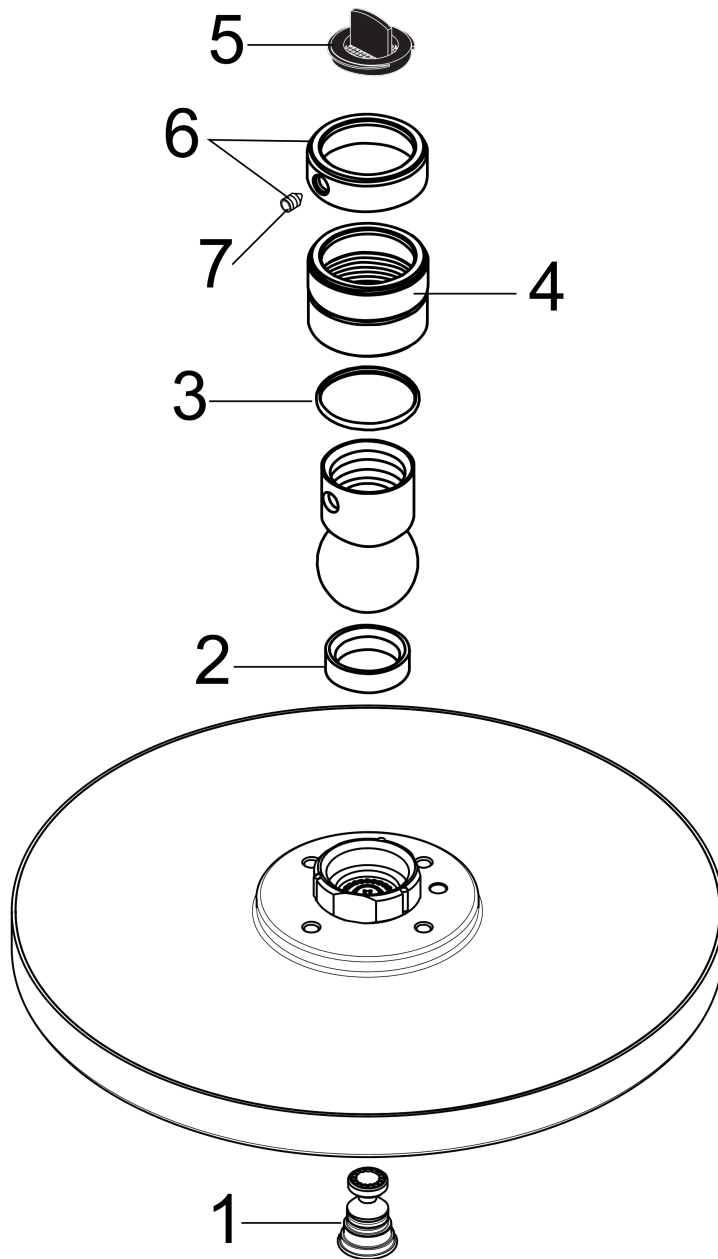

AXOR Downpour 240 AIR 1-Jet Showerhead, 2.5 GPM

Finishes : **chrome** Part no. : **28494001**

Description

Features

- 180 no-clog spray channels
- Spray modes: RainAir
- Flow: 2.5 GPM
- Fully-finished matching spray face

Item details

List Price \$ 853.00

Technology

Compliance

Product image

Scale drawing

AXOR Downpour 240 AIR 1-Jet Showerhead, 2.5 GPM
Finishes : **chrome** Part no. : **28494001**

Exploded drawing

Year of production: >04/04

AXOR Downpour 240 AIR 1-Jet Showerhead, 2.5 GPM

Finishes : **chrome** Part no. : **28494001**

Spare parts list

Year of production: >04/04

Pos.	Description	Part no.	Price	PU
1	air jet (Eco)	95795000	-	1
2	seal	97606000	-	1
3	lever collar	97536000	-	1
4	nut	97958000	-	1
5	filter packing	88649000	-	1
6	lock washer	98942000	-	1
7	hollow set screw M4x6	97767000	-	1