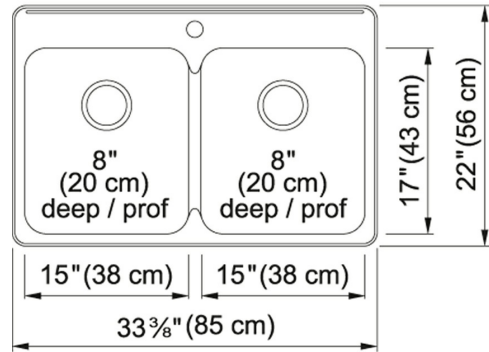

Stainless Steel | 101.0169.264

FAMILY : Sinks | SERIES : Steel Queen | MODEL : QDLA2233-8-1 | FINISH : Stainless Steel | INSTALLATION TYPE :
Topmount

TECHNICAL DATA

Width overall	22"
Length overall	33 3/8"
Width of large bowl	17"
Length of large bowl	15"
Depth of large bowl	8"
Width of small bowl	17"
Length of small bowl	15"
Depth of small bowl	8"
Cabinet Size	36"
Number of Bowls	2
Waste Outlet Diameter	3 1/2"
Cut-Out Template	Yes
Faucet Hole	1
Type of Material	20 Gauge Stainless Steel
Surface Finish	H-HIGH-GLOSS/MIRROR
Special feature	SPILLWAY-BETWEEN-BOWLS
Waste Kit Included	yes
EZ Torque Installation	YES

Stainless Steel | 101.0169.264

FAMILY : Sinks | SERIES : Steel Queen | MODEL : QDLA2233-8-1 | FINISH : Stainless Steel | INSTALLATION TYPE :
Topmount

RECOMMENDED

112.0174.872

112.0183.343

112.0202.209

112.0044.810
