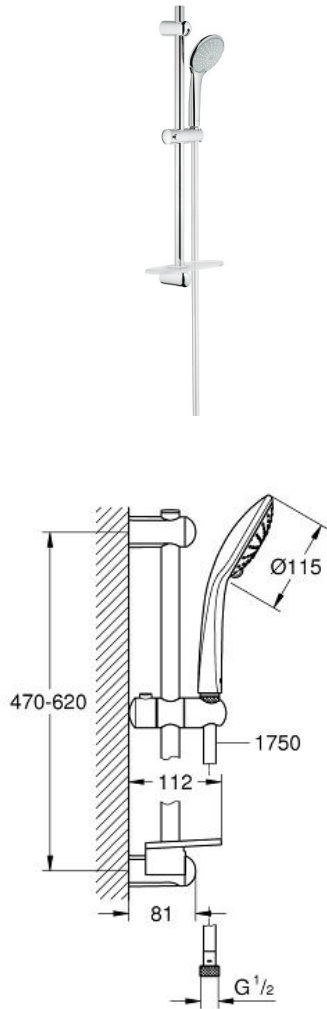

EUPHORIA 110 DUO Shower Rail Set 2 Sprays

MODEL # 27242001

GROHE CANADA, INC. | 5900 Avebury Road, Mississauga, Ontario, Canada L5R 3M3
Phone: 905-271-2929 | Fax: 905-271-9494 | info@grohe.ca

Pure Freude
an Wasser

GROHE

Product Description:
EUPHORIA 110 DUO
Shower Rail Set 2 Sprays

Standard Specification:

- Consisting of:
- Euphoria hand shower (27 238 000)
- GROHE EasyReach tray (27 596)
- 2.5 gpm (9.5 l/min) flow limiter
- **GROHE DreamSpray** perfect spray pattern
- **GROHE SprayDimmer** (flow rate reduction)
- **GROHE StarLight** chrome finish
- GROHE QuickFix (upper bracket adjustable for adaption to existing drilling holes)
- **SpeedClean** anti-lime system
- Inner WaterGuide for a longer life
- Twistfree to prevent hose from twisting
- Suitable for instantaneous heater
- Min. recommended pressure: 15 psi (1.0 bar)

Applicable Codes & Standards:

- Energy Policy Act of 1992
- ASME A112.18.1/CSA B125.1

Color:

- 27242001 StarLight Chrome