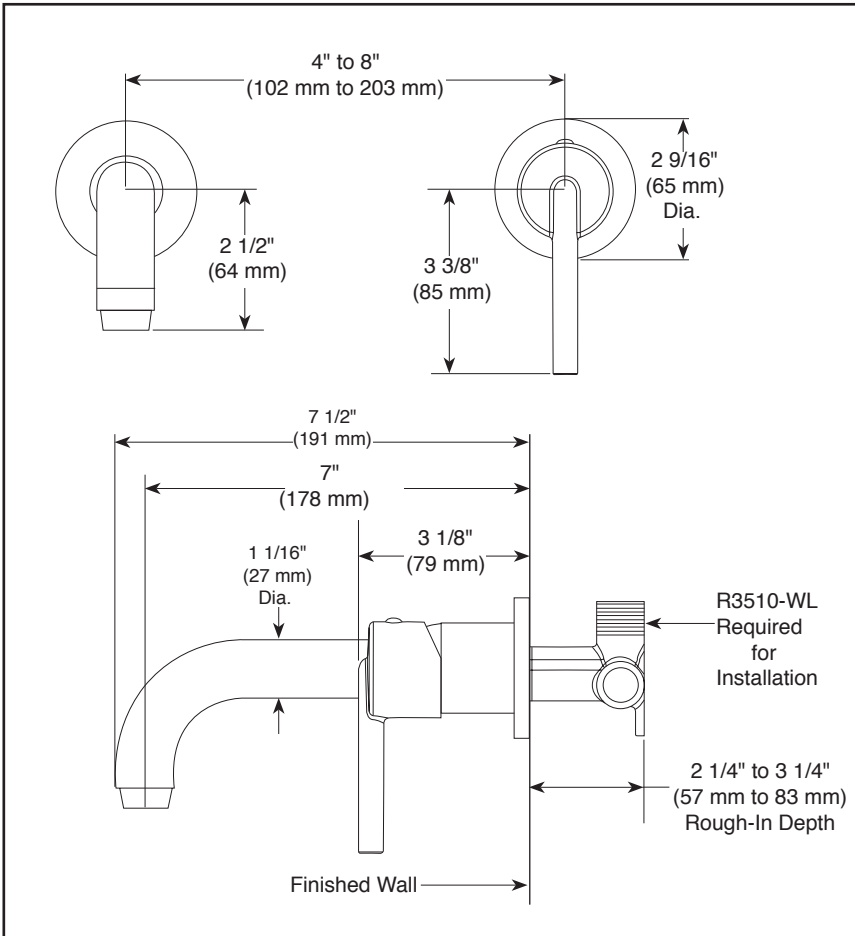

see what Delta can doSM

LAVATORY FAUCETS

- Trinsic™ Series Bath Collection
- Two Hole On Wall

STANDARD SPECIFICATIONS:

- Maximum 1.2 gpm @ 60 psi, 4.5 L/min @ 414 kPa
- Single handle lavatory faucet for wall mount installation
- Cast brass body
- Control mechanism is the ceramic disc cartridge
- 1/2"-14 NPT threaded female inlets
- Rough-in R3510-WL required for installation

COMPLIES WITH

- ASME A112.18.1/CSA B125.1
- Indicates compliance to ICC / ANSI A117.1
- EPA WaterSense®
- Verified compliant with .25% weighted average Pb content regulations.

T3559LF-WL▲

Submitted Model No.: _____
 Specific Features: _____