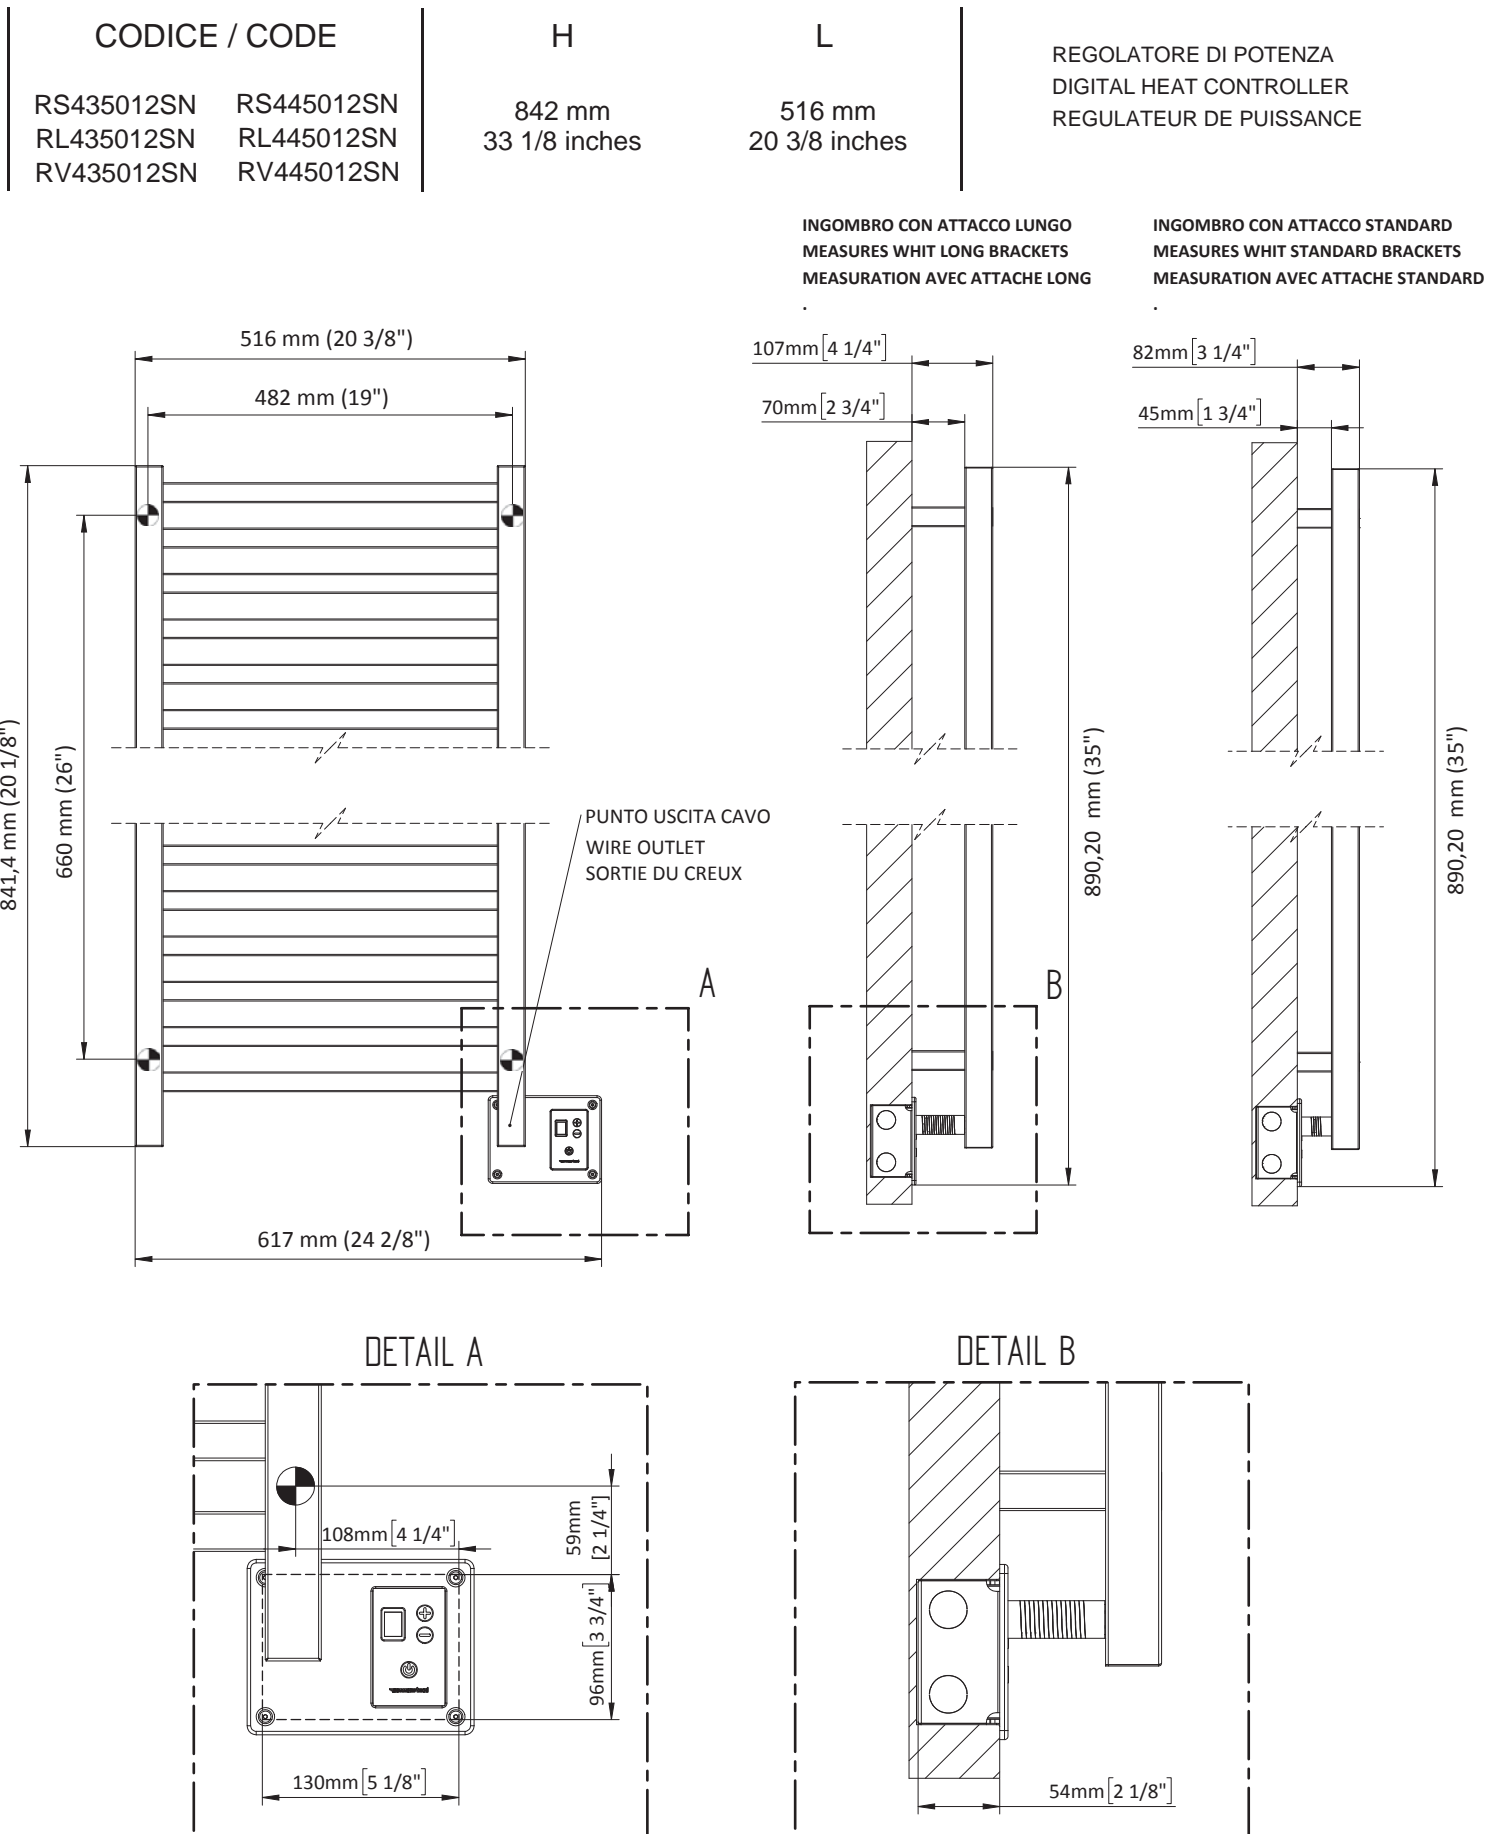

# QUADRO 516 x 842 Q-2033 P/B/MB

Elettrico / electric / électrique

FORO PER INSERIMENTO TASSELLO A MURO 6X30  
 POSITIONING OF FASTENERS FOR FIXING TO WALL  
 FASTENERS SHOULD BE SECURED IN STUDS OR HEADERS PLACED BEHIND THE UNIT  
 TROU POUR LA CHEVILLE À MUR