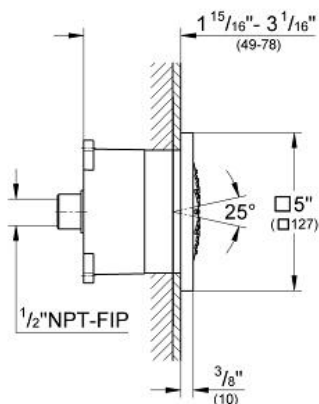

# RAINSHOWER F-SERIES 5" Body Spray

MODEL # 27252000

Pure Freude  
an Wasser

**Product Description:**  
**RAINSHOWER F-SERIES 5"**  
**Body Spray**

**Standard Specification:**

- 1 Spray: Normal
- Includes concealed body
- Can also be used as a head shower
- 5" x 5"
- Spray plate with ball joint (12.5° rotation)
- 1/2" NPT Female thread
- 2.5 gpm (9.5 l/min) flow limiter
- **GROHE DreamSpray** perfect spray pattern
- **GROHE StarLight** chrome finish
- **GROHE FlowBalance** (a flow regulating screw to adjust flow rate: and spray performance of shower head) – have perfect water flow even in customized multiple shower installations
- **SpeedClean** anti-lime system
- Suitable for instantaneous heater
- Max Flow Rate 2.5 gpm at 80 psi (9.5 L/min)

**Applicable Codes & Standards:**

- Energy Policy Act of 1992
- ASME A112.18.1/CSA B125.1

**Color:**

- 27252000 StarLight Chrome