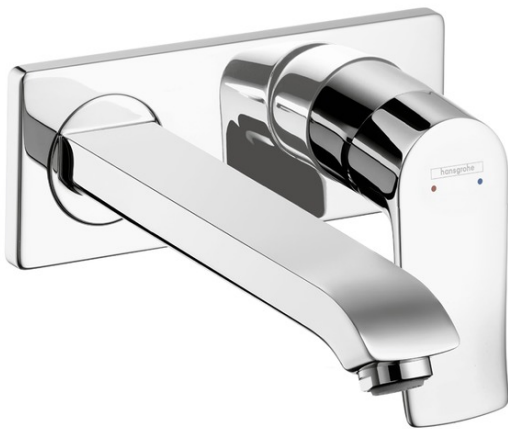

Metris

Wall-Mounted Single-Handle Faucet Trim, 1.2 GPM

Finishes : **chrome** Part no. : **31086001**

Description

Features

- Aerated spray
- maximum Flow rate at 44 PSI: 1.2 GPM
- Ceramic cartridge

Item details

List Price $ 360.00

Technology

Compliance

Product image