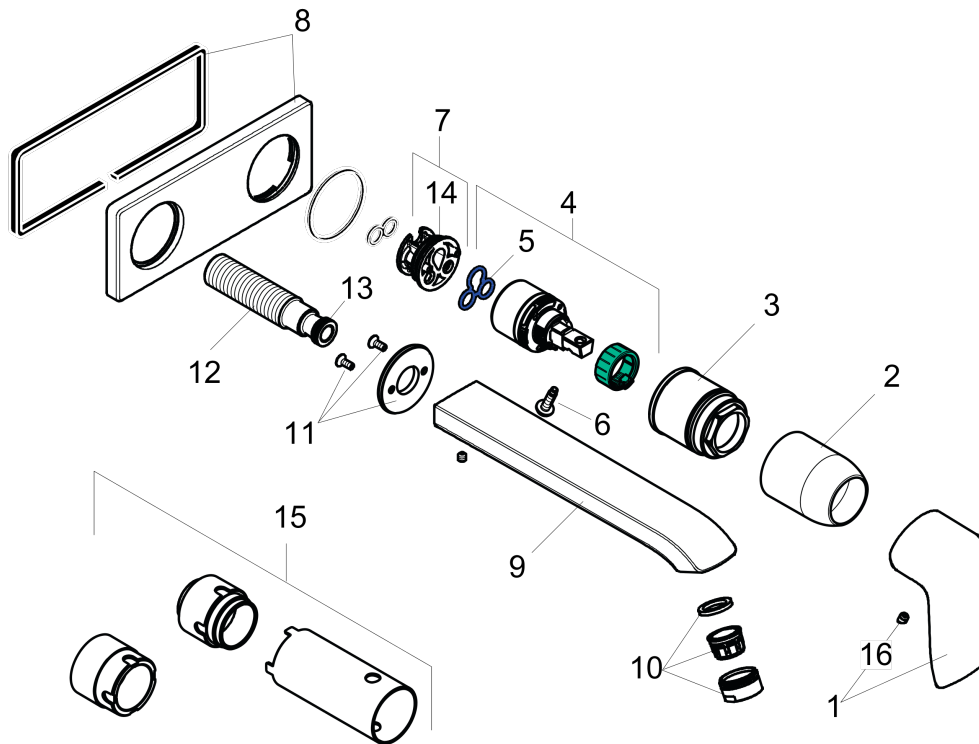

#### Scale drawing

### Wall-Mounted Single-Handle Faucet Trim, 1.2 GPM

Finishes : **chrome** Part no. : **31086001**

#### Exploded drawing

Year of production: >07/16

**Metris**
**Wall-Mounted Single-Handle Faucet Trim, 1.2 GPM**

 Finishes : **chrome**    Part no. : **31086001**

**Spare parts list**

Year of production: &gt;07/16

Pos.	Description	Part no.	Price	PU
1	handle	95519000	-	1
2	sleeve	98790000	-	1
3	nut	95622000	-	1
4	cartridge, assy	95646001	-	1
5	seal	95008000	-	1
6	locking screw for handle	95140000	-	1
7	adapter for cartridge	95779000	-	1
8	escutcheon	95641000	-	1
9	spout 220 mm	95703000	-	1
10	aerator M24x1 (4,5 l/min)	92877000	-	1
11	escutcheon	95642000	-	1
12	connecting thread G½	95626000	-	1
13	O-ring 13x2	98128000	-	1
14	O-ring 26x2	98147000	-	1
15	extension set 25 mm for 13622180	31971000	-	1
16	screw cover	96338000	-	1
a	base body	13622181	-	1
b	O-ring 39x1,5	98400000	-	1
c	O-ring 43x3	98418000	-	1
d	O-ring 41x2	98212000	-	1