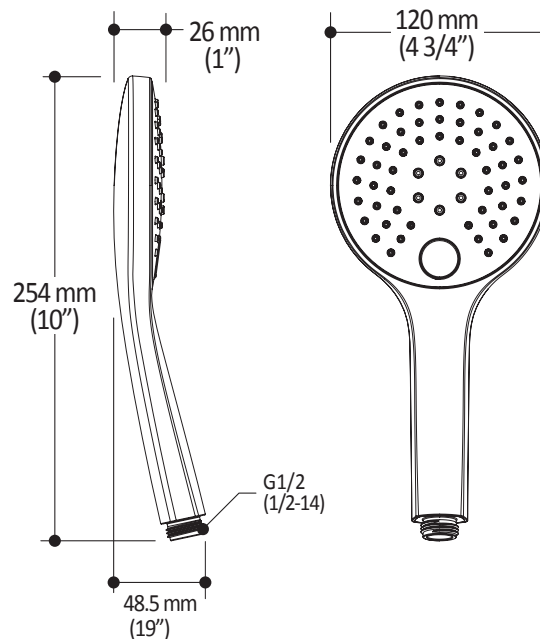

#### Features

- Dimension: 120 mm (4 3/4")
- Anti-scale system with soft sprays
- Male water inlet G1/2
- 2 direct functions and 1 shared function

Product dimensions:

**Important :** Dimensions are approximated and are subject to changes. Please refer to the installation instructions.