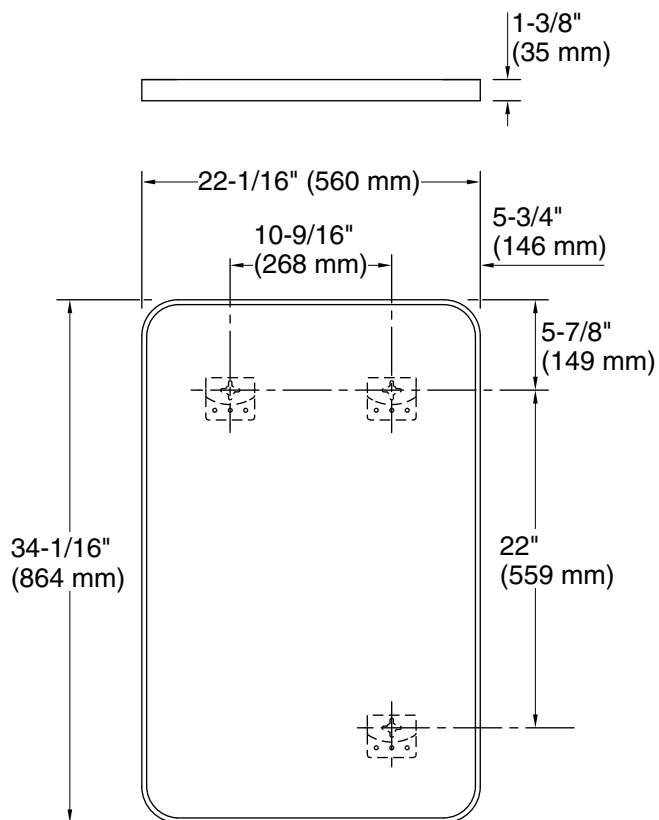

## Essential

22" x 34" rectangle decorative mirror  
**K-26052**

### Technical Information

All product dimensions are nominal.

Mirror type: Wall-mount