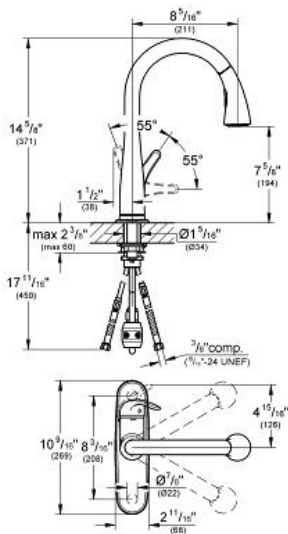

ELBERON
Single-Handle Kitchen Faucet
MODEL # 30211DC0

Pure Freude
an Wasser

GROHE

Product Description:
ELBERON
Single-Handle Kitchen Faucet

Standard Specification:

- Single hole installation
- Swivel Spout
- Swivel area 360°
- Integrated non-return valve
- **SpeedClean®** anti-lime system
- **GROHE StarLight** finish
- Locking dual spray control - switches back and forth between regular flow and SpeedClean shower jet
- **GROHE QuickFix** rapid installation system
- **GROHE SilkMove**
- Max Flow Rate: 1.75 gpm (6.6 L/min)
- Escutcheon
- 7 5/8" Aerator Height
- 360° Ball-joint on hose for flexible handling of spray head
- 14 5/8" faucet height
- Includes 10" escutcheon
- Single lever handle
- Weight operated pull back mechanism for hose
- Stainless steel braided hose
- Stainless steel braided supply lines
- Available at FERGUSON and Build.com