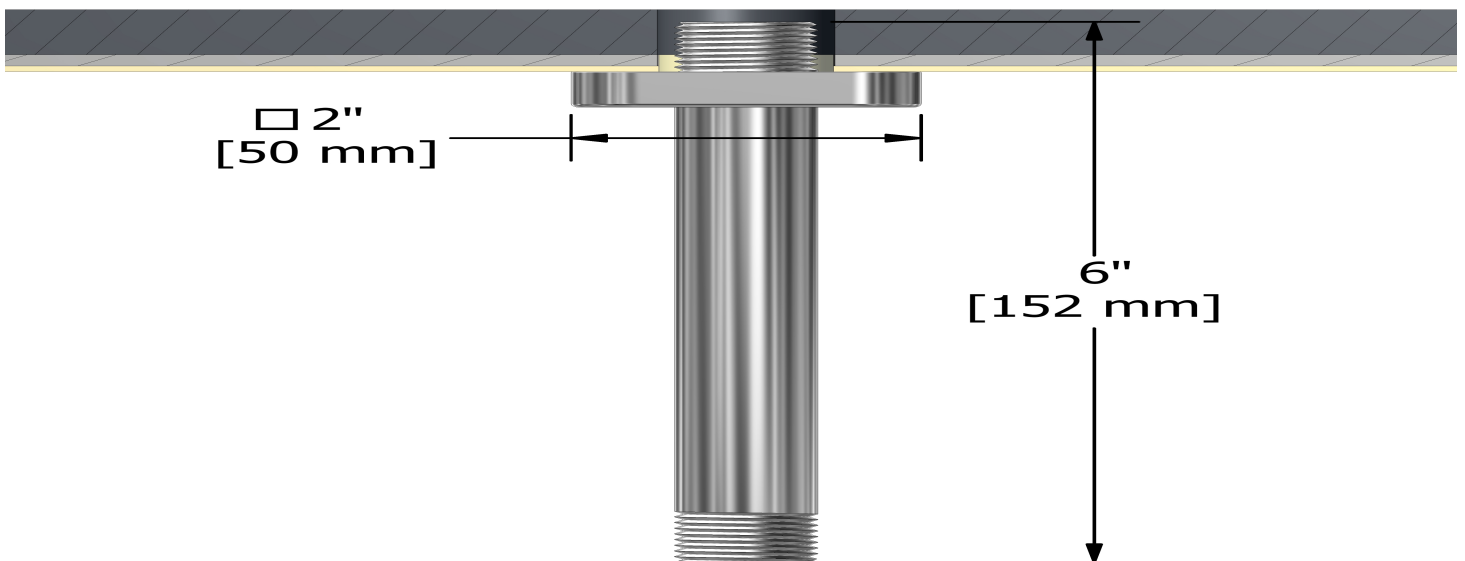

15 cm (6") vertical shower arm

578

Specifications

Descriptions

- ½" inlet male NPT
- Shower arm with Salome flange with set screw

Available colors

- C : Chrome
- PN : Polished Nickel (PVD)

Sizes, models and finishes may differ from those presented.