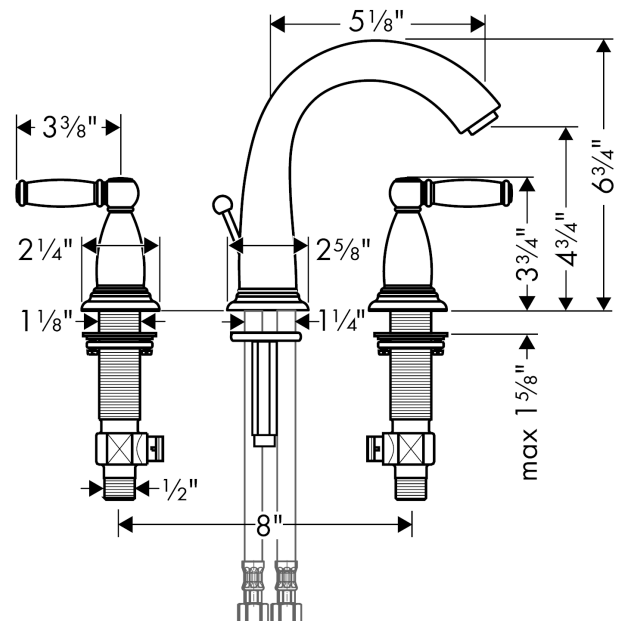

Swing C
Swing C Widespread Faucet with Lever Handles
 Finishes : **chrome** Part no. : **06117000**

Description

Features

- Solid brass
- Aerated spray
- Flow: 1.2 GPM
- 90° ceramic valves
- Includes pop-up assembly

Item details

List Price \$ 530.00

Technology

Compliance

Product image

Scale drawing

Swing C
Swing C Widespread Faucet with Lever Handles
Finishes : **chrome** Part no. : **06117000**

Exploded drawing

Year of production: >03/04

Swing C
Swing C Widespread Faucet with Lever Handles
 Finishes : **chrome** Part no. : **06117000**

Spare parts list

Year of production: >03/04

Pos.	Description	Part no.	Price	PU
1	handle	88612000	-	1
2	escutcheon	88600000	-	1
3	shut off unit right closing	94009000	-	1
4	valve	88503000	-	1
5	fixing set for shut off unit	88511000	-	1
6	shut off unit left closing	94008000	-	1
7	spout cpl.	88603000	-	1
8	aerator M24x1 (7 l/min)	13085000	-	1
9	pull rod	88541000	-	1
10	fixing set	88508000	-	1
11	connection hose 450 mm	88596000	-	1
a	pop up waste	88509000	-	1
b	aerator M24x1 (5 l/min)	88744000	-	1