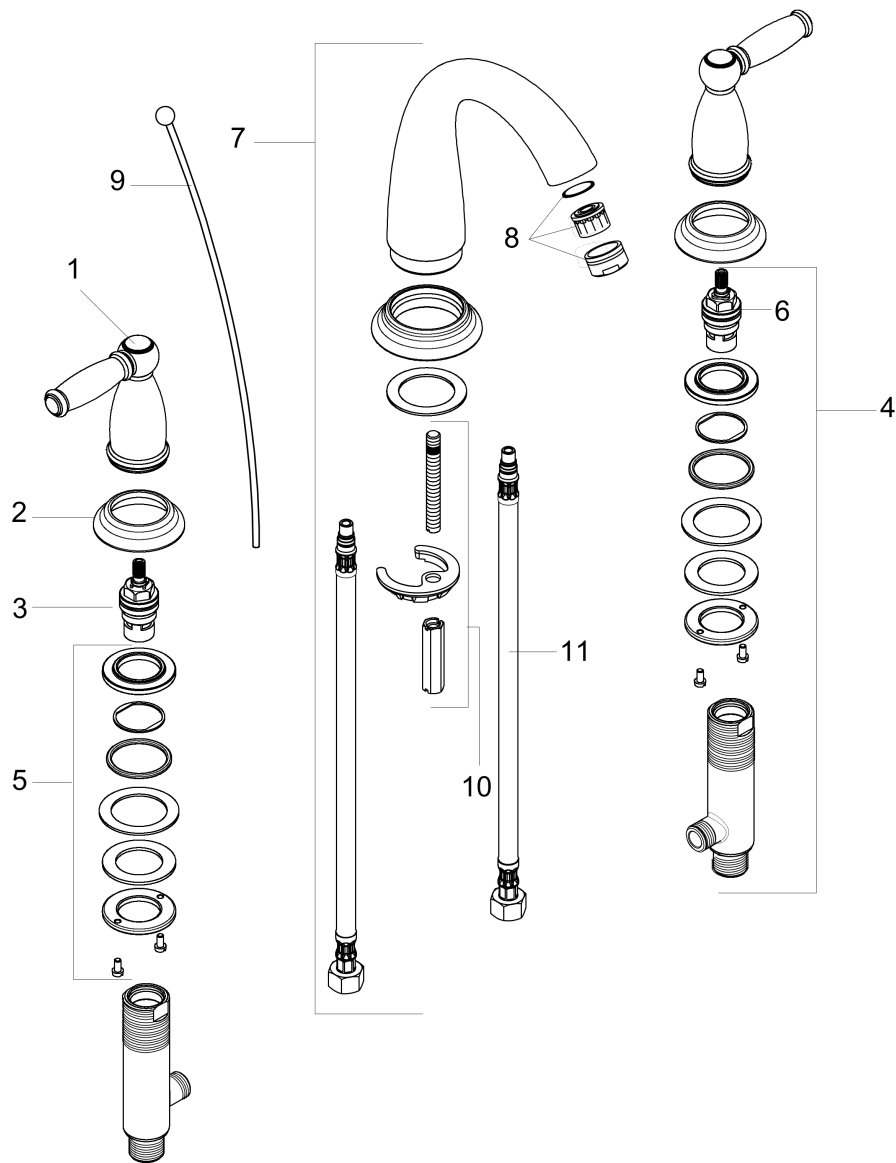

Swing C
Swing C Widespread Faucet with Lever Handles
 Finishes : **chrome** Part no. : **06117000**

Description

Features

- Solid brass
- Aerated spray
- Flow: 1.2 GPM
- 90° ceramic valves
- Includes pop-up assembly

Item details

List Price \$ 530.00

Technology

Compliance

Product image

Scale drawing

Swing C
Swing C Widespread Faucet with Lever Handles
Finishes : **chrome** Part no. : **06117000**

Exploded drawing

Year of production: >03/04

Swing C
Swing C Widespread Faucet with Lever Handles
 Finishes : **chrome** Part no. : **06117000**

Spare parts list

Year of production: >03/04

Pos.	Description	Part no.	Price	PU
1	handle	88612000	-	1
2	escutcheon	88600000	-	1
3	shut off unit right closing	94009000	-	1
4	valve	88503000	-	1
5	fixing set for shut off unit	88511000	-	1
6	shut off unit left closing	94008000	-	1
7	spout cpl.	88603000	-	1
8	aerator M24x1 (7 l/min)	13085000	-	1
9	pull rod	88541000	-	1
10	fixing set	88508000	-	1
11	connection hose 450 mm	88596000	-	1
a	pop up waste	88509000	-	1
b	aerator M24x1 (5 l/min)	88744000	-	1