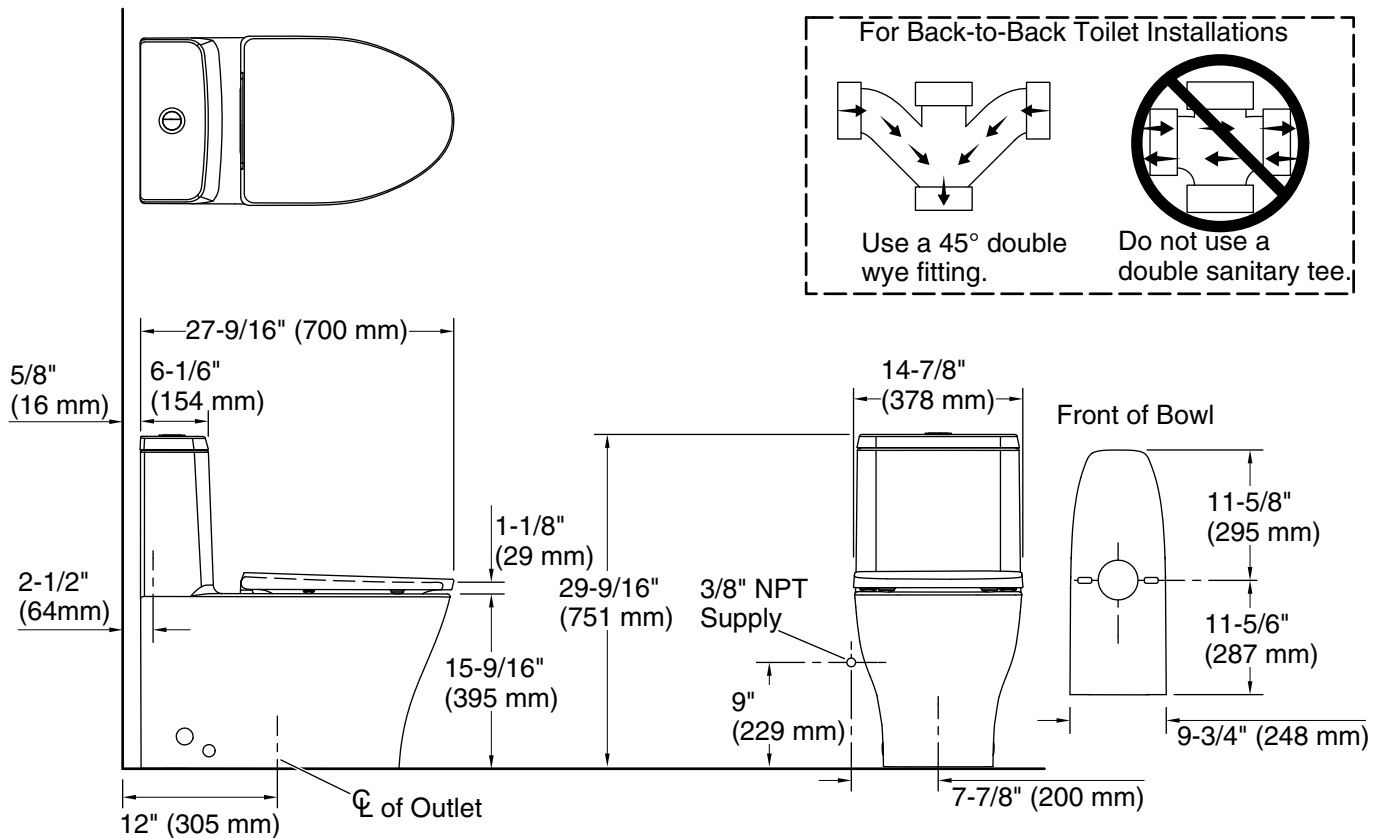

KOHLER®

Reach™ Curv One-piece compact elongated dual-flush toilet K-23188

Features

- One-piece toilets integrate the tank and bowl into a seamless, easy-to-clean design.
- Compact elongated bowl offers added comfort while occupying the same space as a round-front bowl.
- Standard height.
- Top-mount dual-flush actuator offers a choice of 0.8 or 1.28 gpf (3.0 or 4.8 lpf).
- 2" (51 mm) fully glazed trapway.
- Fully skirted trapway simplifies cleaning.
- Quiet-Close™ elongated seat closes quietly.
- Alternative option available: Reach Curv with hidden cord design (K-23188-HC).

Installation

- Standard 12" (305 mm) rough-in.
- Supply line sold separately.

Recommended Products/Accessories

1023457 Wax Ring/Hardware Kit
1265114 Connector Hose

Included Components

Additional Components:
1422716 Slow Close Seat

For the most current Specification Sheet, go to www.kohler.com.

5-29-2021 17:09 - US/CA

THE BOLD LOOK
OF **KOHLER**®

Technical Information

All product dimensions are nominal.

Toilet type:	Floor-mount
Waste Outlet:	Floor
Bowl shape:	Compact elongated
Flush type:	Siphon jet
Trap passageway:	2" (51 mm)
Water Consumption	
Full:	1.28 gpf (4.8 lpf)
Reduced:	0.8 gpf (3 lpf)
Water surface size:	7-3/4" x 5-3/4" (197 mm x 146 mm)
Rim to water surface:	5-13/16" (148 mm)
Rough-in:	12" (305 mm)
Seat-mounting holes:	5-1/2" (140 mm)
Template:	Footprint, 1392770-7, not required, included