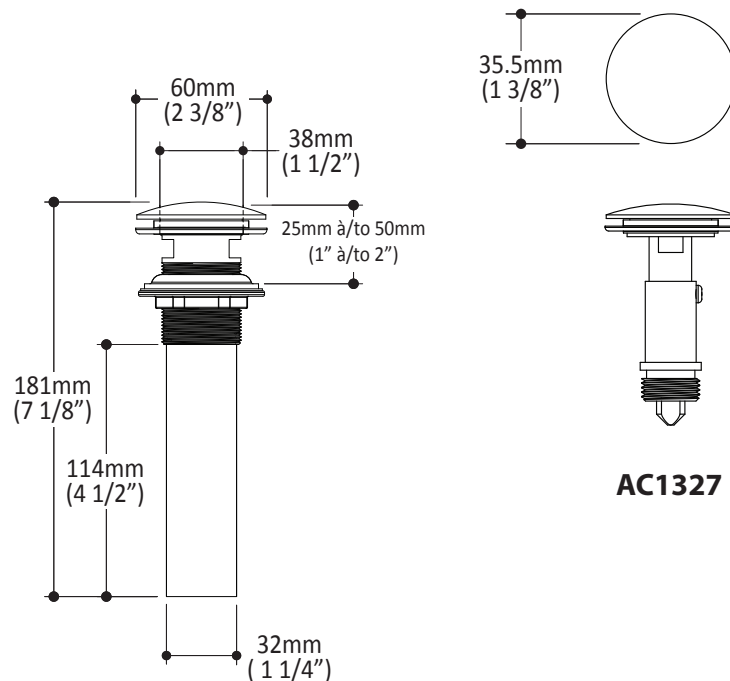

### Features

- Push drain with overflow
- Ø1 1/4" tail piece

Product dimensions:

AC1327

**Important :** Dimensions are approximated and are subject to changes. Please refer to the installation instructions.

ONCE UPON A TIME...WATER®

1355, 2<sup>e</sup> Rue du Parc industriel  
Sainte-Marie (Québec)  
Canada G6E 1G9