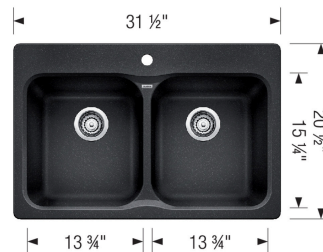

Sink Specifications

VISION 210 SILGRANIT

Colour	SKU
White	400010
Anthracite	400012
Café	400307
Truffle	401145
Cinder	401399
Metallic Grey	401677
Biscuit	401826
Concrete Grey	402291
Coal Black	402635

Design and planning tips

- Min cabinet size: 33 in (840 mm)
- Bowl Depth: 8,75 in (210.0 mm)

Specifications:

Drop-in clips, Sink template, Installation instructions, 3½" (90 mm) stainless steel strainer(s) included, Limited Lifetime Warranty

4 additional knock-out holes for accessories.

Clips #406251 sold separately for undermount installation.

Depending on cabinet construction, a different cabinet size may be required. Consult the cabinet manufacturer.

Codes/Standards: CSA B45.8-18/ IAPMO Z403-2018

Optional Accessories

Sink Grid	406466
CapFlow Strainer Cover	517666

Warranty

Limited lifetime warranty on all sinks and faucets. One-year warranty on all accessories and soap dispensers.

Code/Standards Compliance

BLANCO sinks and faucets are third-party tested and certified to CSA, cUPC, ANSI/ASME, IAPMO and NSF standards and listed by applicable certification bodies. For more information on individual product listings, contact our office or listing organization.

Need support? Learn more by watching our sink & faucet How-to videos:

<https://www.blanco.com/ca-en/support/how-to-videos/how-to-videos-for-sinks/>

BLANCO Canada Inc
100 Corporation Drive
Brampton ON L6S 6B5

Tel & Fax

Tel: 905-494-2400 Toll free: 1-877-425-2626
Fax: 905-494-2425 Toll free: 1-877-825-2626

While BLANCO strives to provide accurate information, all images and dimensions in this document are intended for reference only and are subject to change at any time without notice. This document is not intended for use as an installation guide. For technical installation details, refer to installation instructions provided with the product. BLANCO assumes no responsibility for the use of superseded or voided specifications.