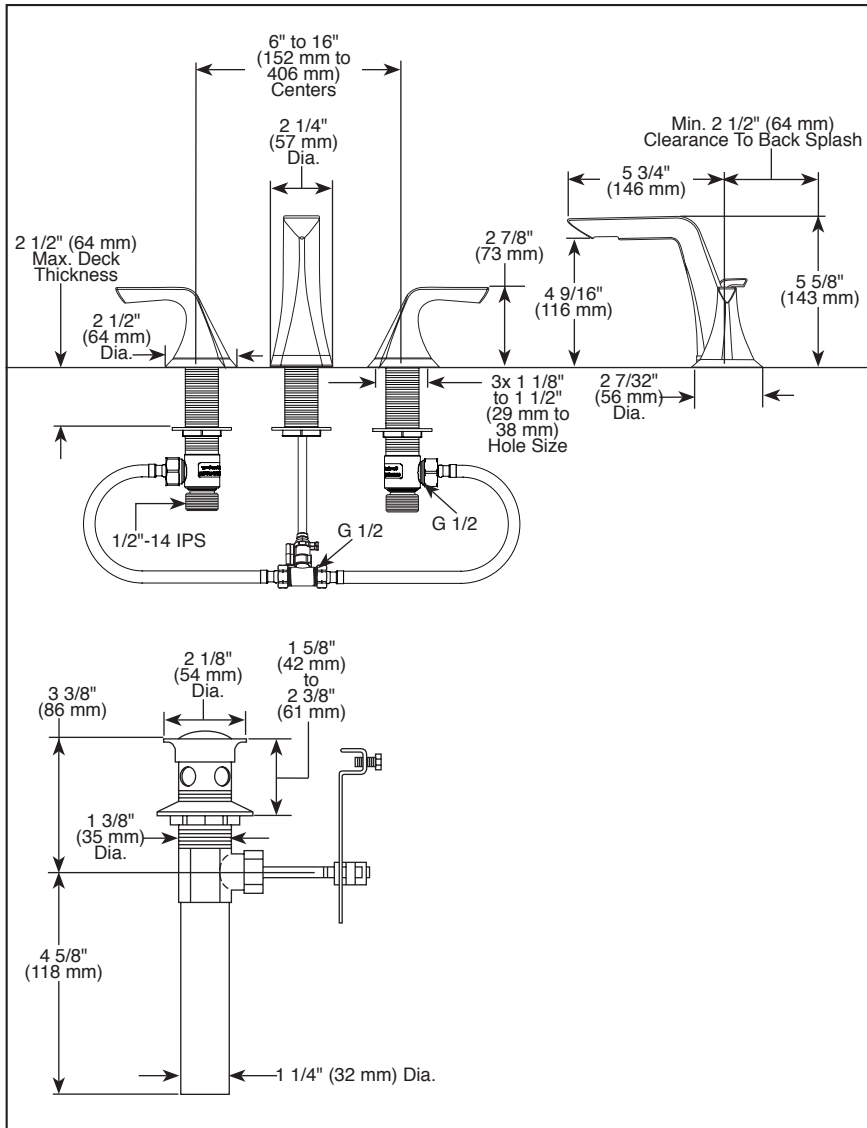

Submitted Model No.: _____

Specific Features: _____

▲ Designate Proper Finish Suffix

BRIZO®

WIDESPREAD BATHROOM FAUCET

- Sotria® Bath Collection
- Two Handle Widespread Deck Mount

STANDARD SPECIFICATIONS:

- Max flow rate 1.5 gpm @ 60 psi, 5.7 L/min @ 414 kPa
- Max flow rate (ECO models only) 1.2 gpm @ 60 psi, 4.5 L/min @ 414 kPa
- Three hole mount
- Control mechanism is a rotating cylinder ceramic cartridge with 90° rotation
- 1/4 turn handle stops
- 1/2-14 NPSM threaded inlets
- Metal drain with pop-up type fitting with plated flange and stopper
- G 1/2 threaded connection
- Solid brass fabricated end valve and spout bodies
- Spout features water efficient laminar flow