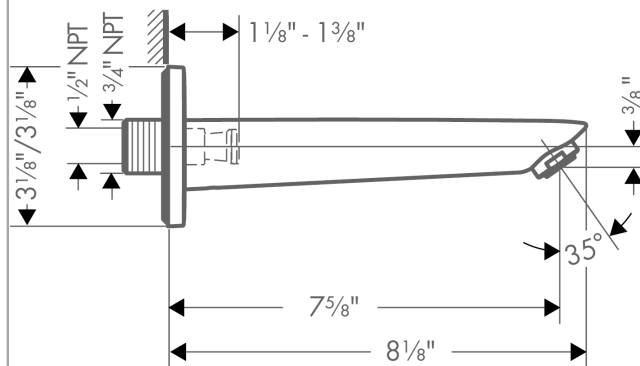

Logis

Logis Tub Spout

Finishes : **chrome**

Part no. : **71410001**

Description

Features

- Solid brass
- 1/2" female and 3/4" male adaptor included

Item details

List Price

\$ 138.00

Compliance

Product image

Scale drawing

Logis

Logis Tub Spout

Finishes : chrome

Part no. : 71410001

Exploded drawing

Year of production: >01/16