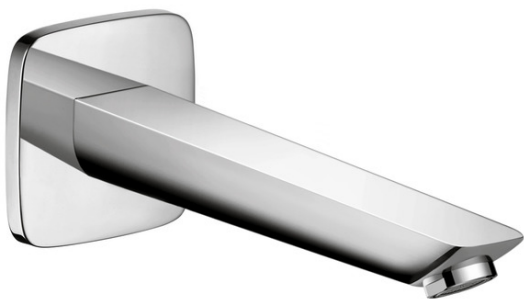

Logis

Logis Tub Spout

Finishes : **chrome**

Part no. : **71410001**

Description

Features

- Solid brass
- 1/2" female and 3/4" male adaptor included

Item details

List Price

\$ 138.00

Compliance

Product image

Scale drawing

Logis

Logis Tub Spout

Finishes : chrome

Part no. : 71410001

Exploded drawing

Year of production: >01/16