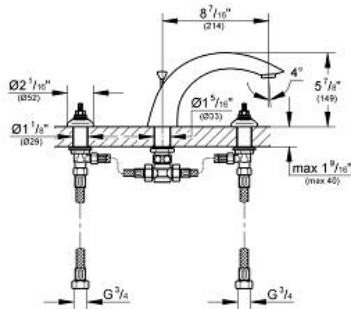

ARDEN
 Roman Bathtub Faucet
 MODEL # 25071000

Pure Freude
 an Wasser

Product Description:
 ARDEN
 Roman Bathtub Faucet

- Standard Specification:**
- Handles sold separately
 - 1/2" valves
 - Pressure resistant flexible connection hoses (between spout and side valves)
 - **GROHE StarLight** chrome finish