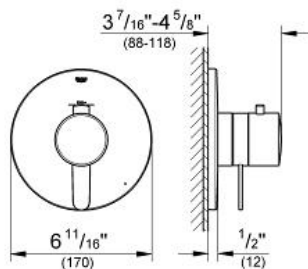

EUROPLUS

Single Function Thermostatic Trim with Control Module

MODEL # 19869000

Pure Freude
an Wasser

ADA

C

Product Description:

EUROPLUS

Single Function Thermostatic Trim with Control Module

Standard Specification:

- For shower only or shower/tub with diverter applications
- GROHE TurboStat technology
- Integrated volume control
- Integrated bypass option when used with diverter tub spout
- Requires GrohFlex universal rough-in box (35 026 000) (sold separately)
- Max Flow rate 6.3 gpm at 45 psi (25l/min)