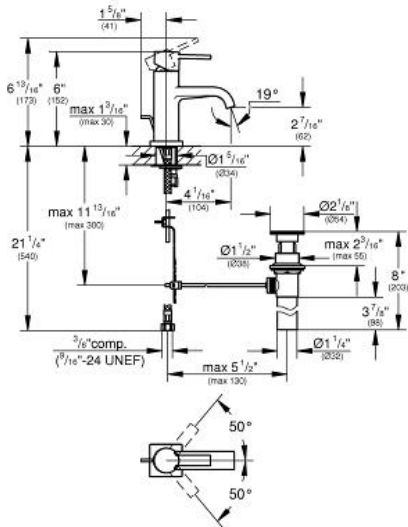

ALLURE Single-Handle Bathroom Faucet M-Size

MODEL # 2307700A

Pure Freude
an Wasser

Product Description:

ALLURE

Single-Handle Bathroom Faucet M-Size

Standard Specification:

- GROHE EcoJoy technology for less water and perfect flow
- Single hole installation
- GROHE SilkMove 1.1" (28 mm) ceramic cartridge
- GROHE StarLight chrome finish
- Flow control
- 1 1/4" pop-up waste set
- Stainless steel flex lines
- Quick installation system
- Max flow rate: 1.2 gpm (4.56 L/min)

Applicable Codes & Standards:

- Energy Policy Act of 1992
- NSF 61
- ASME A112.18.1/CSA B125.1
- US Federal and State material regulations
- EPA WaterSense®
- ICC/ANSI A117.1

Color:

- 2307700A StarLight Chrome