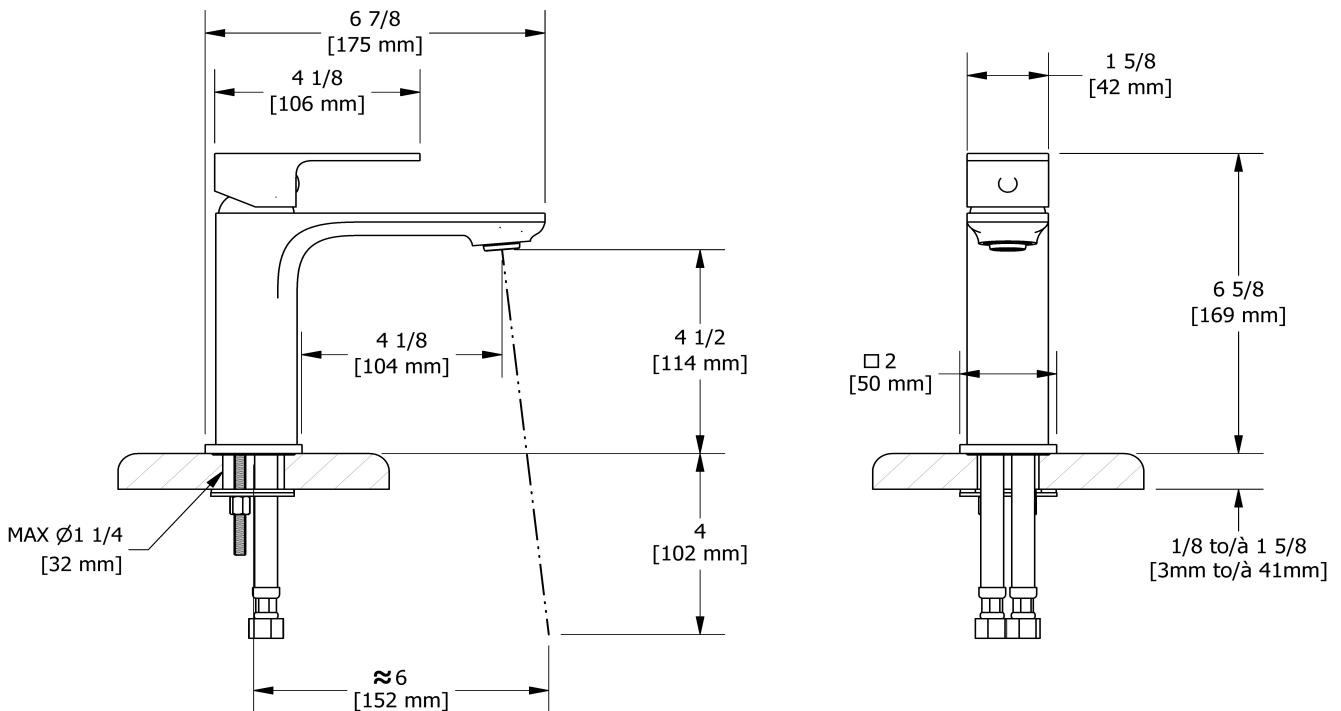

Certifications

- CSA B125.1
- NSF/ANSI standard 61 and 372
- ASME A112.18.1
- ADA

Sizes, models and finishes may differ from those presented.

Warranty

This **Riobel Inc.** product you have purchased carries a Limited Lifetime Warranty on the chrome, PVD finish, blacks and all working parts and is guaranteed from the initial purchase date against all manufacturing defects. All other finishes, including plastic components, are guaranteed for one year. All electric and/or electronic parts are covered by a 5-year limited warranty.

Customer Service

Ontario, West Canada : 888-287-5354 Quebec, Maritimes, United States : 866-473-8442