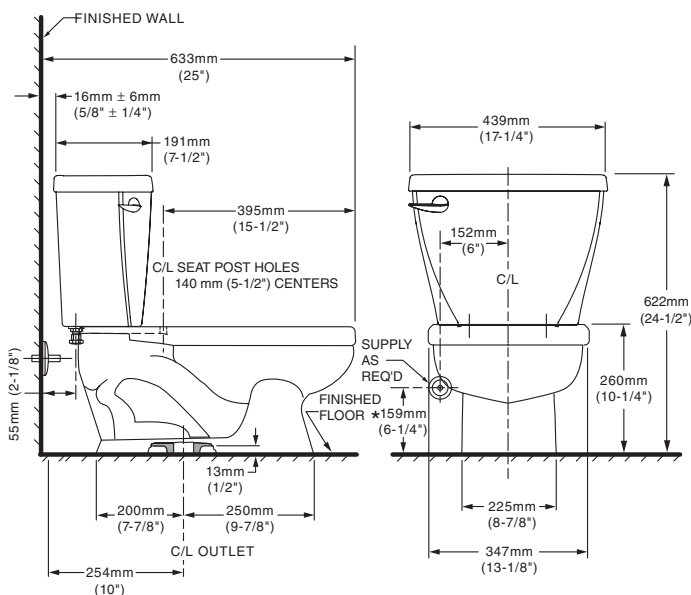

BABY DEVORO™ FloWise® 10" HIGH ROUND FRONT TOILET

VITREOUS CHINA

BABY DEVORO™ FloWise® 10" HIGH ROUND FRONT TOILET

- 2315.228**
 - Vitreous china
 - High Efficiency, Low Consumption (4.8 Lpf / 1.28 gpf)
 - Meets definition of HET (High Efficiency Toilet)
 - 10-1/4" rim height
 - 10" roughing-in
 - Round front siphon action bowl
 - Chrome trip lever
 - Sanitary dam on bowl
 - Fully glazed trapway
 - 2 color-matched bolt caps
 - 100% factory flush tested
- 3128.001** Round Front Universal Bowl with bolt caps
- 4019.228** Tank complete with coupling components and tank trim (1.28gpf / 4.8Lpf)

Nominal Dimensions:

633 x 439 x 622mm
(25" x 17-1/4" x 24-1/2")

Alternative Tank Configurations Available:

- 4019.613** Tank with locking device complete with coupling components and tank trim
- 4019.828** Tank complete with trip lever on right side

System MaP* Score:

- 500 grams of miso @ 1.28 gpf

* Maximum Performance (MaP) testing performed by IAPMO R&T Lab. MaP Report conducted by Veritec Consulting, Inc. and Koeller and Company.

NOTES:

THIS COMBINATION IS DESIGNED TO ROUGH-IN AT A MINIMUM DIMENSION OF 254mm (10") FROM FINISHED WALL TO C/L OF OUTLET
* DIMENSION SHOWN FOR LOCATION OF SUPPLY IS SUGGESTED. SUPPLY NOT INCLUDED AND MUST BE ORDERED SEPARATELY.

IMPORTANT: Dimensions of fixtures are nominal and may vary within the range of tolerances established by ANSI Standard A112.19.2. These measurements are subject to change or cancellation. No responsibility is assumed for use of superseded or voided pages.