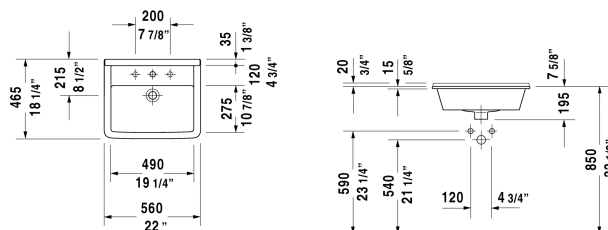

Starck 3 Vanity basin # 0302560000 / 0302560030

| < 22" Inch > |

Vanity basin	Dimension	Weight	Order number
drop-in basin, with overflow, with faucet deck, cUPC listed, 22" Inch			
Colors			
00 White			
Variant			
●	22" x 18 1/4" Inch	30.8 lb	0302560000
● ● ●	22" x 18 1/4" Inch	30.8 lb	0302560030
Sanitary ceramics with the special WonderGliss surface finish will remain clean and attractive-looking for a long time to come. When ordering WonderGliss please add a "1" as eleventh digit to the model number.			
Suitable products			
Vanity unit wall-mounted 2 drawers, upper drawer including cut-out for siphon and siphon cover, countertop including one cut-out, for 1 vanity basin central, 39 3/8" x 21 5/8" Inch	39 3/8" x 21 5/8" Inch		KT6755
Vanity unit wall-mounted 2 drawers, upper drawer including cut-out for siphon and siphon cover, countertop including one cut-out, for 1 vanity basin central, 47 1/4" x 21 5/8" Inch	47 1/4" x 21 5/8" Inch		KT6756
Vanity unit wall-mounted 4 drawers, 1 countertop with one cut-out or two cut-outs, drawer beneath basin including cut-out for siphon and siphon cover, for 1 or 2 vanity basin(s), 55 1/8" x 21 5/8" Inch	55 1/8" x 21 5/8" Inch		KT6757 B/L/R
Console including drawer for vanity basin countertop including one cut-out, 1 drawer beneath console, 1 cover beneath console, 3 console supports, 59" x 22 1/4" Inch	59" x 22 1/4" Inch		DL6891 L/R
Console including drawer for vanity basin countertop including one cut-out, 1 drawer beneath console, 1 cover beneath console, 3 console supports, 70 7/8" x 22 1/4" Inch	70 7/8" x 22 1/4" Inch		DL6892 L/R
Vanity unit for console 1 pull-out compartment, compartment consists of glass dividers and 2 boxes (small/large), 31 1/2" x 21 31 1/2" x 21 1/2" Inch 1/2" Inch			XL6713